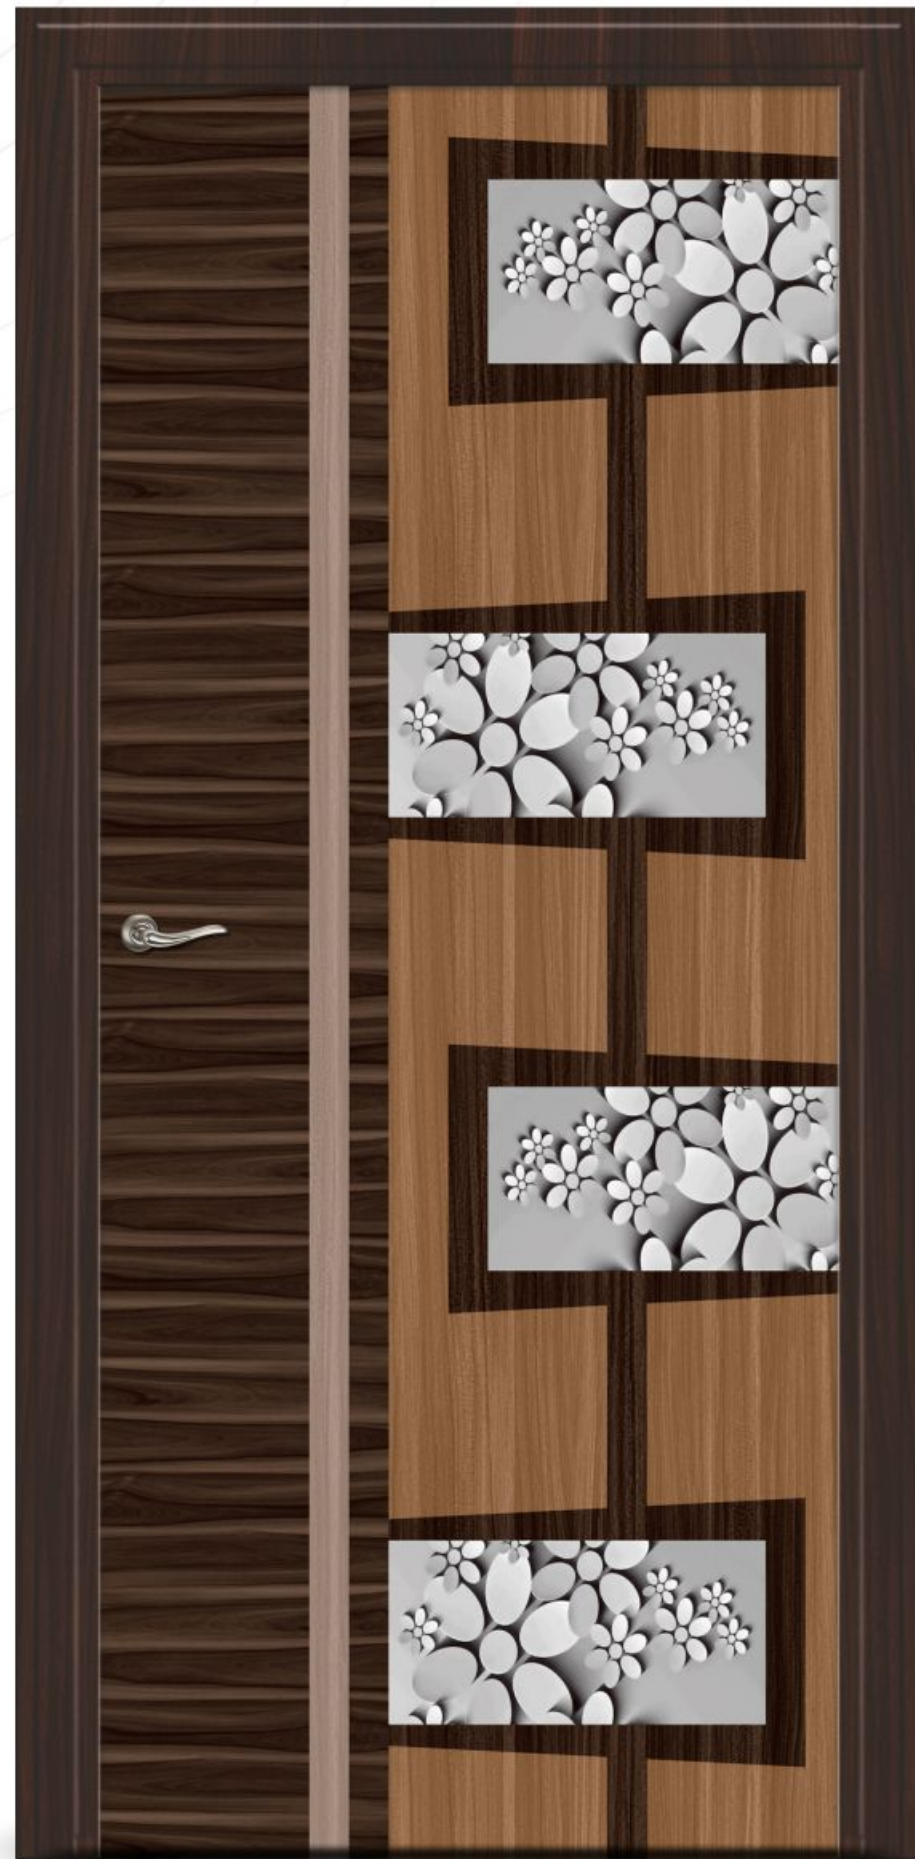

PRINTED DOOR

DOOR SKIN SIZE : 7 x 3.25 FEET

SN-08

EXCLUSIVE DOOR SKIN COLLECTION

Shades enhance the architectural spaces and blend with any stylistic mood of door.

SOLITAIRE
EXCLUSIVE DOOR SKIN

DOOR SKIN SIZE : 7 x 3.25 FEET