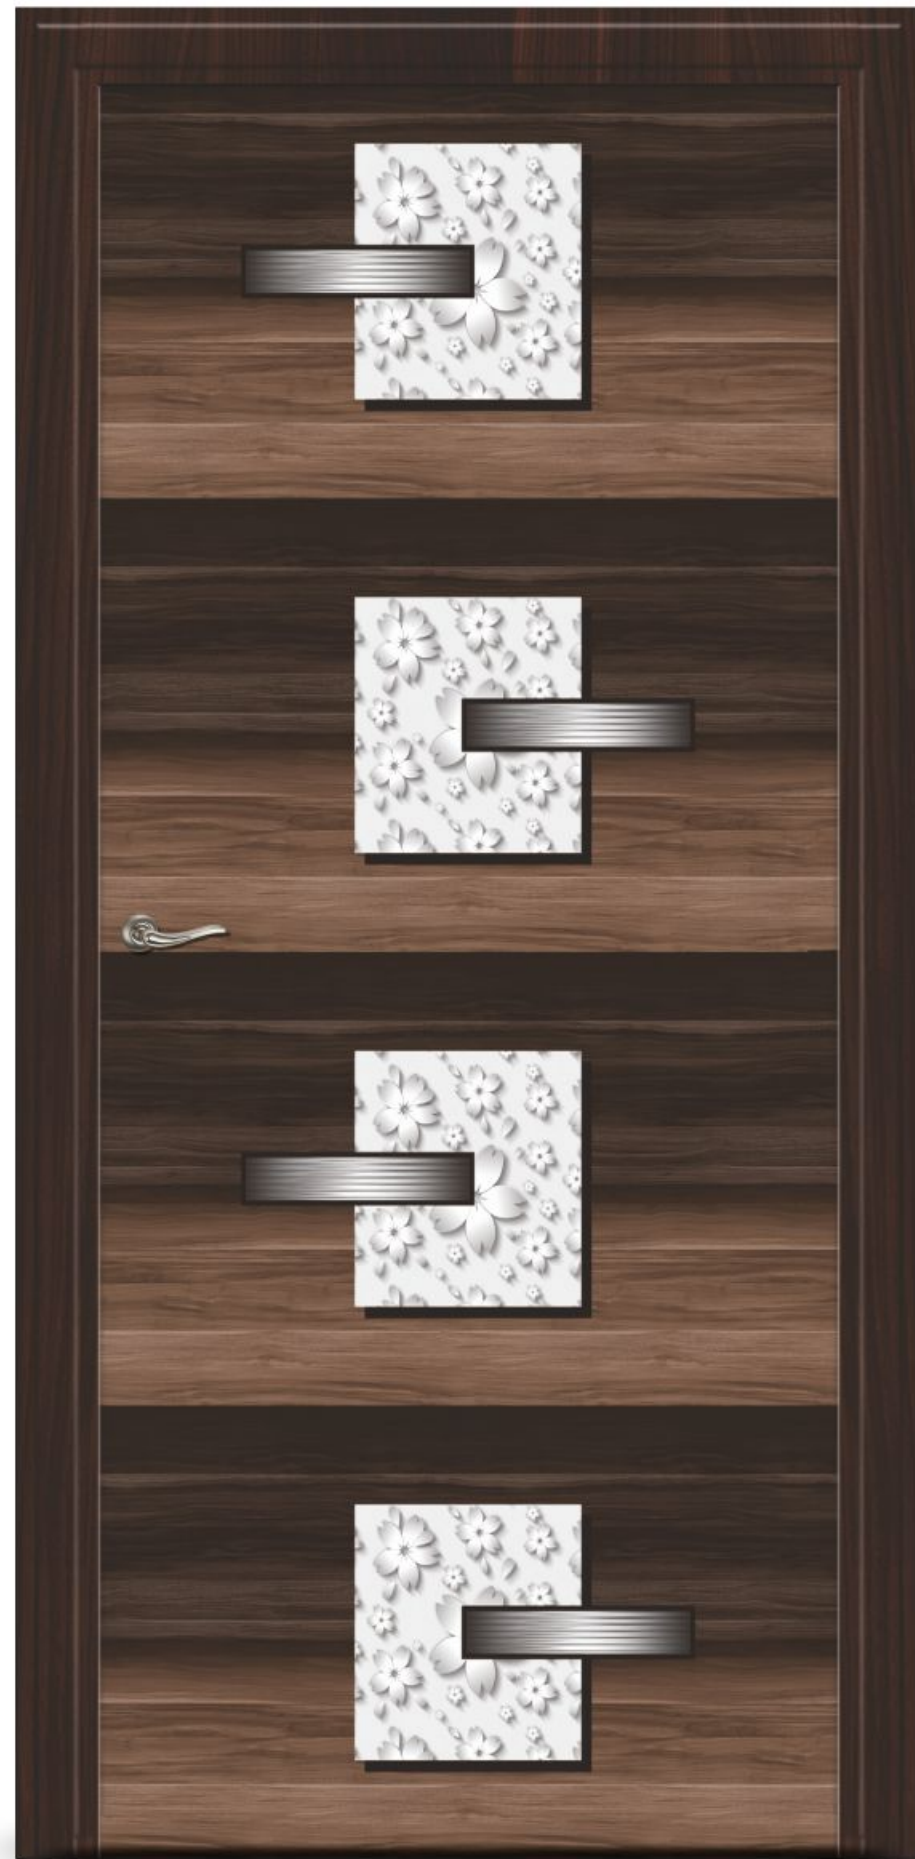

PRINTED DOOR

DOOR SKIN SIZE : 7 x 3.25 FEET

SN-05

EXCLUSIVE DOOR SKIN COLLECTION

Elegance natural looking designs with a modern door touch of elegance.

SOLITAIRE
EXCLUSIVE DOOR SKIN

DOOR SKIN SIZE : 7 x 3.25 FEET