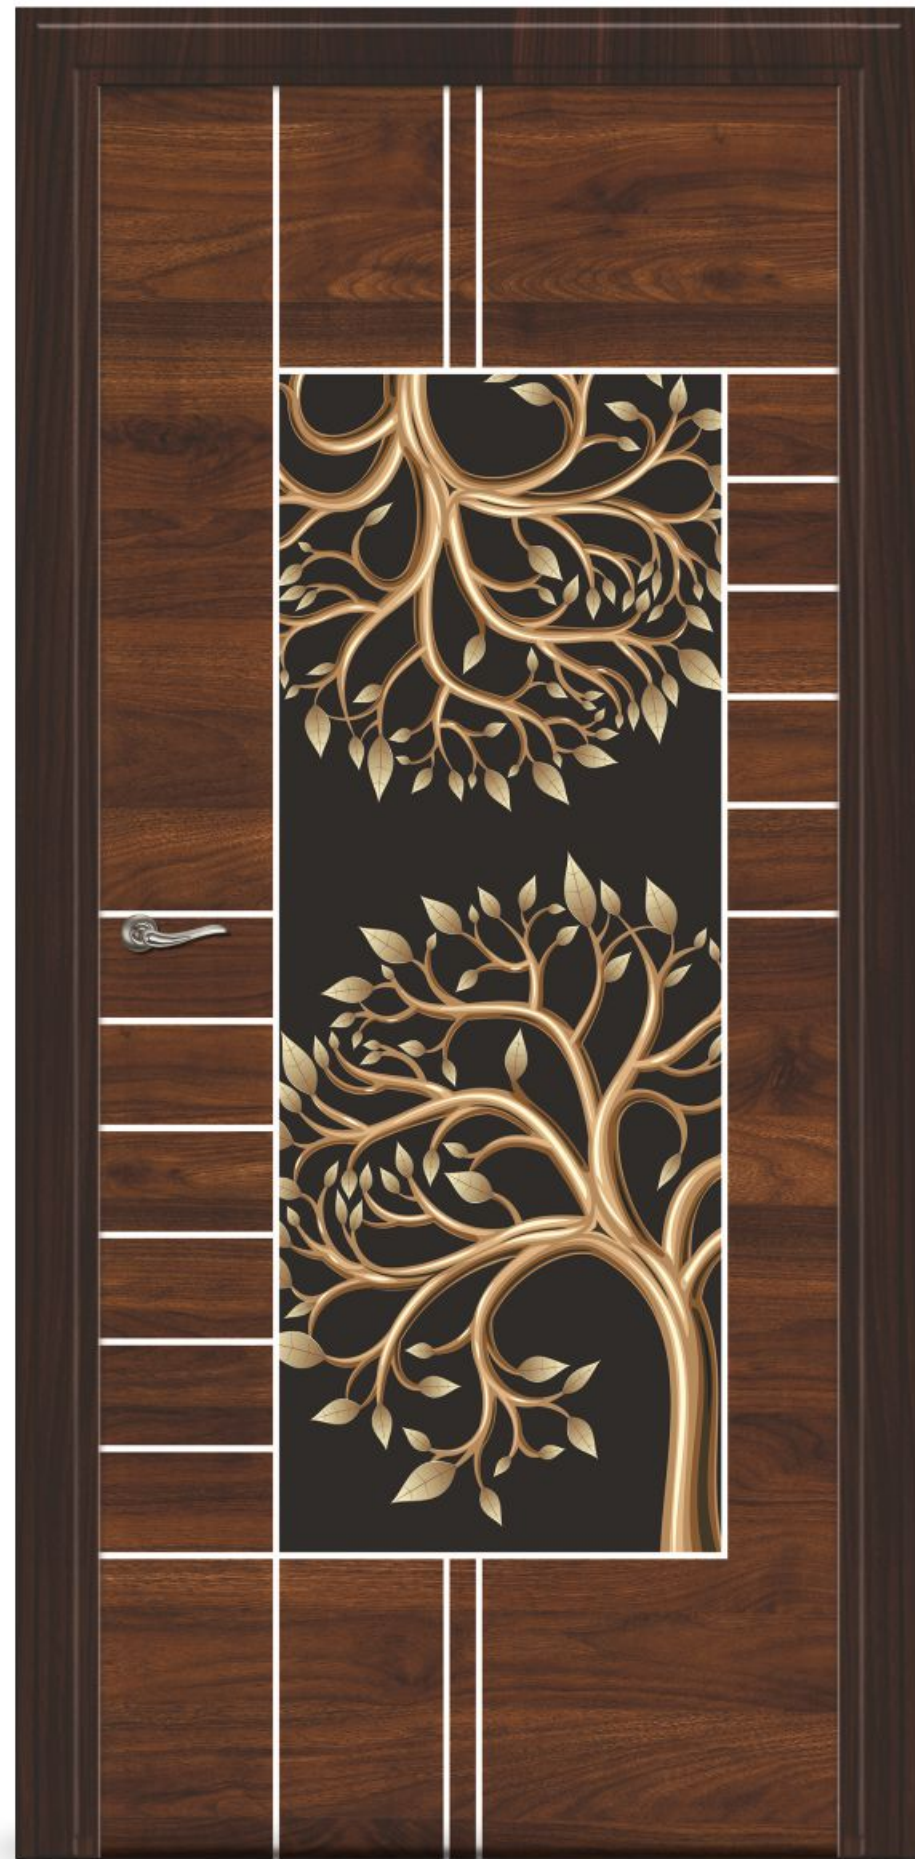

SOLITAIRE
EXCLUSIVE DOOR SKIN

DOOR SKIN SIZES : 7 x 3.25 & 8 x 4 FEET

DG-505

DIGITAL DOOR

DOOR SKIN SIZES : 7 x 3.25 & 8 x 4 FEET

DG-506

EXCLUSIVE DOOR SKIN COLLECTION

Interiors with the dynamic style and classic look of the premium door.

SOLITAIRE
EXCLUSIVE DOOR SKIN

DOOR SKIN SIZES : 7 x 3.25 & 8 x 4 FEET

DG-507

DIGITAL DOOR

DOOR SKIN SIZES : 7 x 3.25 & 8 x 4 FEET

DG-508

EXCLUSIVE DOOR SKIN COLLECTION

Give an amazing look the exclusive door with style.

SOLITAIRE
EXCLUSIVE DOOR SKIN

DOOR SKIN SIZES : 7 x 3.25 & 8 x 4 FEET

DG-509

DIGITAL DOOR

DOOR SKIN SIZES : 7 x 3.25 & 8 x 4 FEET

DG-510

EXCLUSIVE DOOR SKIN COLLECTION

Let the glorious exclusive door beautifully create a story that highlights nature and a strong character.

SOLITAIRE
EXCLUSIVE DOOR SKIN

DOOR SKIN SIZES : 7 x 3.25 & 8 x 4 FEET

DG-511

DIGITAL DOOR

DOOR SKIN SIZES : 7 x 3.25 & 8 x 4 FEET

DG-512

EXCLUSIVE DOOR SKIN COLLECTION

The precious and prestigious appeal of wood adds a subtle charm and a touch of luxury door.