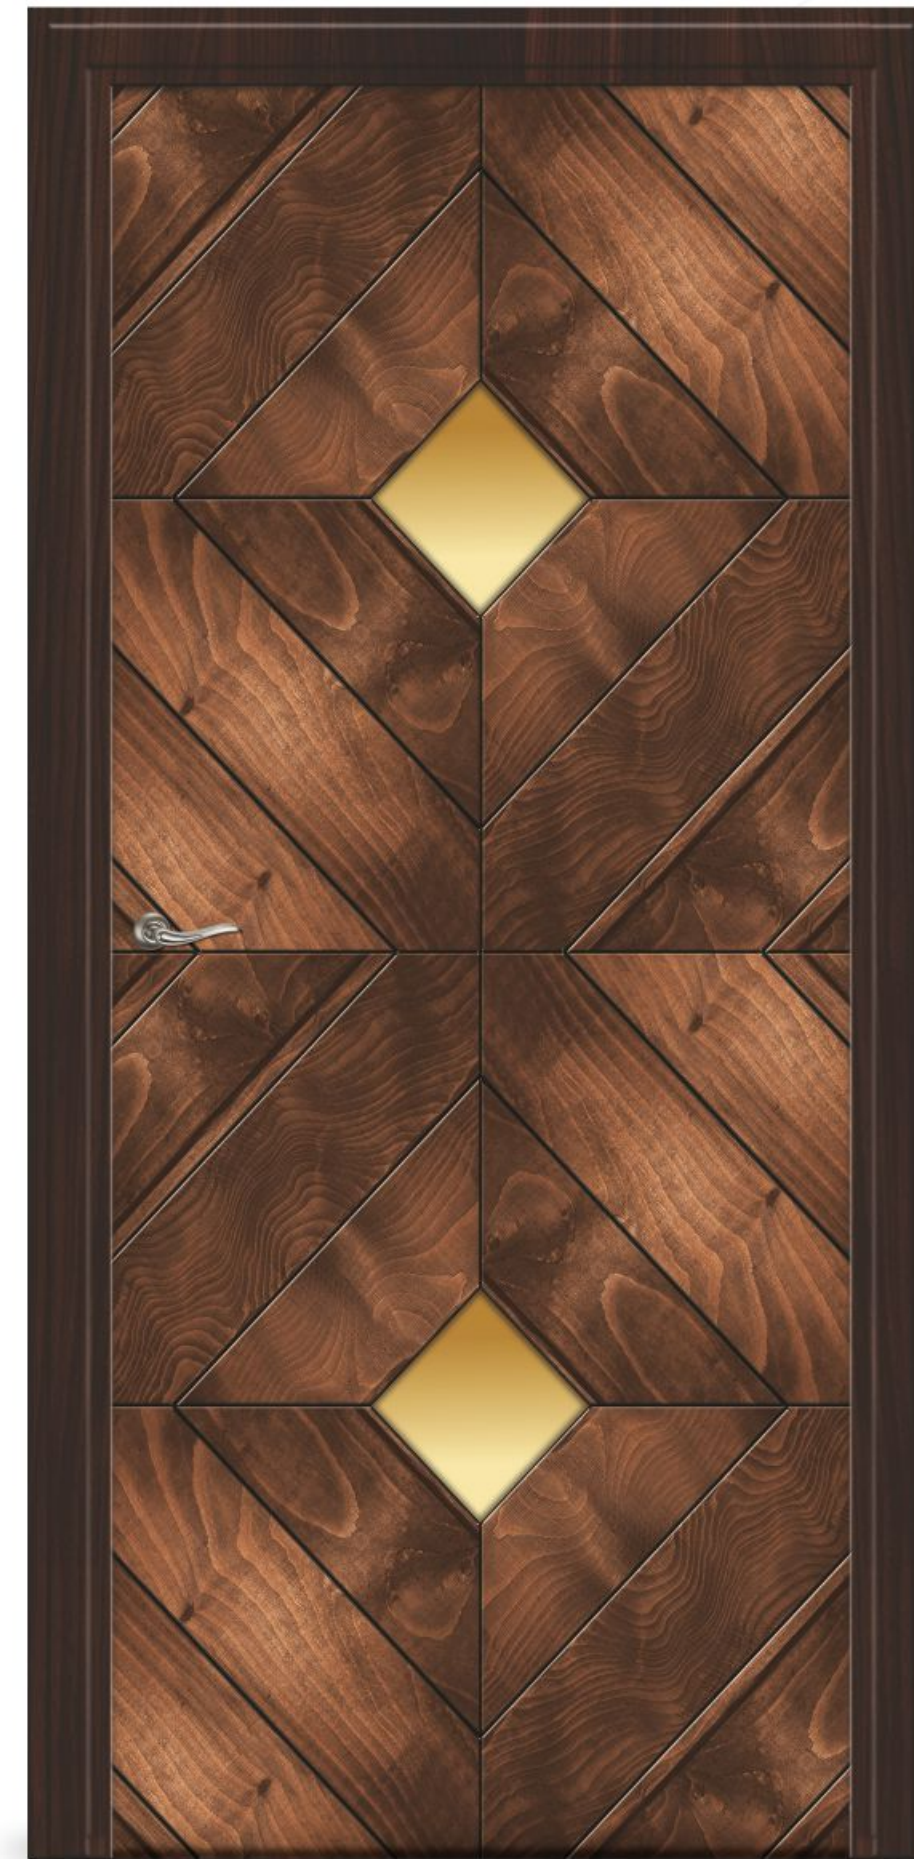

DIGITAL DOOR

EXCLUSIVE DOOR SKIN COLLECTION

SOLITAIRE
EXCLUSIVE DOOR SKIN

*creativity and simplicity door to
decorate your home.*

DOOR SKIN SIZES : 7 x 3.25 & 8 x 4 FEET

DOOR SKIN SIZES : 7 x 3.25 & 8 x 4 FEET

DG-518