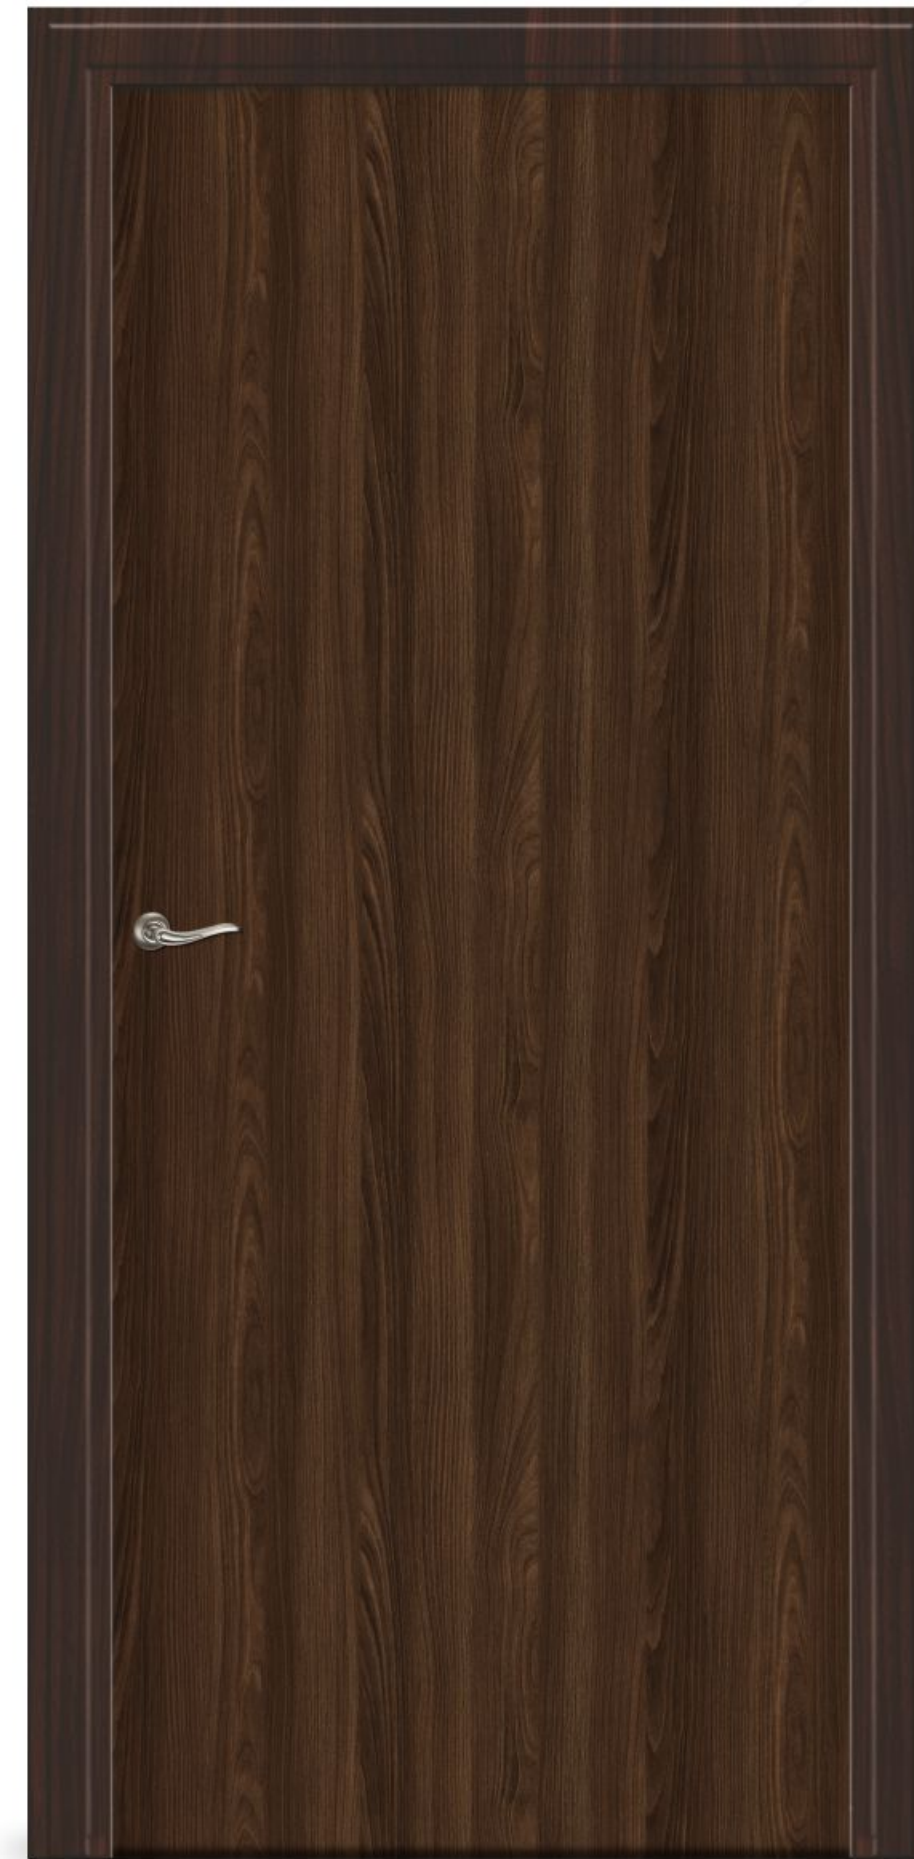

WOODEN DOOR

DOOR SKIN SIZES : 7 x 3.25 & 8 x 4 FEET

197

EXCLUSIVE DOOR SKIN COLLECTION

No one can ever go wrong with mystic style and here the same is clubbed with glamorous finesse.

SOLITAIRE
EXCLUSIVE DOOR SKIN

DOOR SKIN SIZES : 7 x 3.25 & 8 x 4 FEET

196