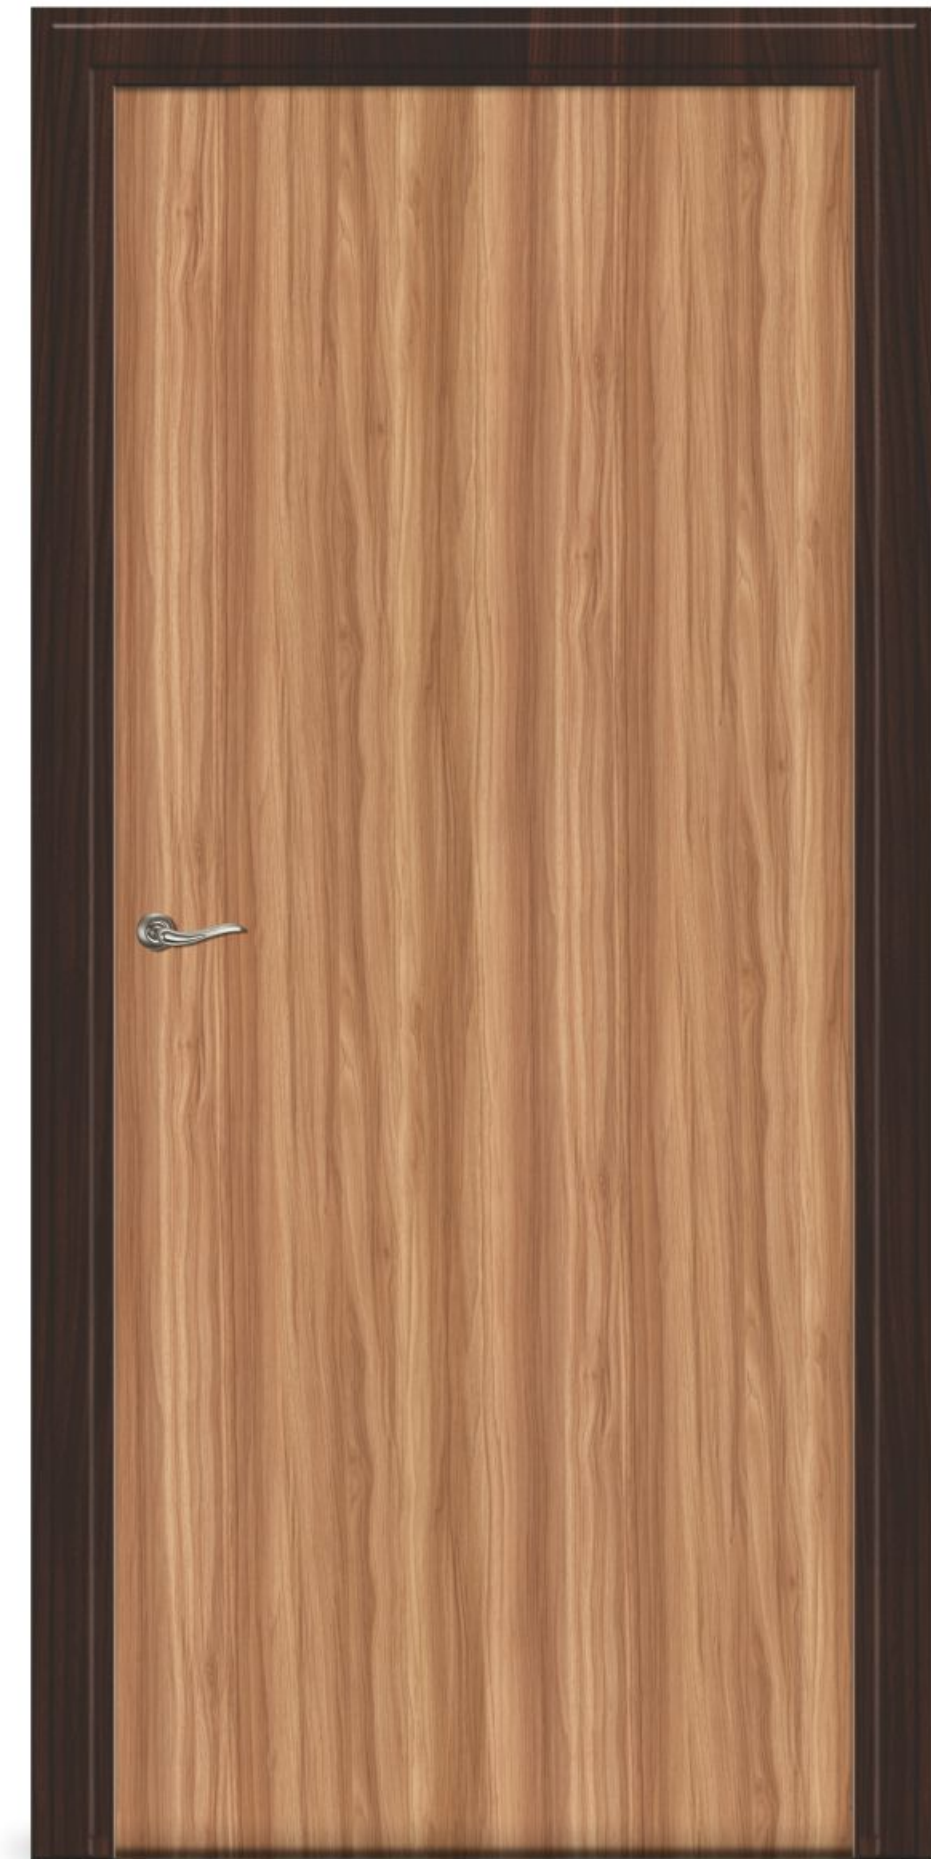

SOLITAIRE
EXCLUSIVE DOOR SKIN

DOOR SKIN SIZES : 7 x 3.25 & 8 x 4 FEET

181

WOODEN DOOR

DOOR SKIN SIZES : 7 x 3.25 & 8 x 4 FEET

195

EXCLUSIVE DOOR SKIN COLLECTION

The door contains pieces reflecting their muse, nature effortlessly.

SOLITAIRE
EXCLUSIVE DOOR SKIN

DOOR SKIN SIZES : 7 x 3.25 & 8 x 4 FEET

187

WOODEN DOOR

AMAZING THE ATTITUDE

There is no passion to be found in settling for a life less than the one you are capable of living.

SOLITAIRE
EXCLUSIVE DOOR SKIN

DOOR SKIN SIZES : 7 x 3.25 & 8 x 4 FEET

205

INDEX

DG-501
03

DG-502
04

DG-503
05

DG-504
06