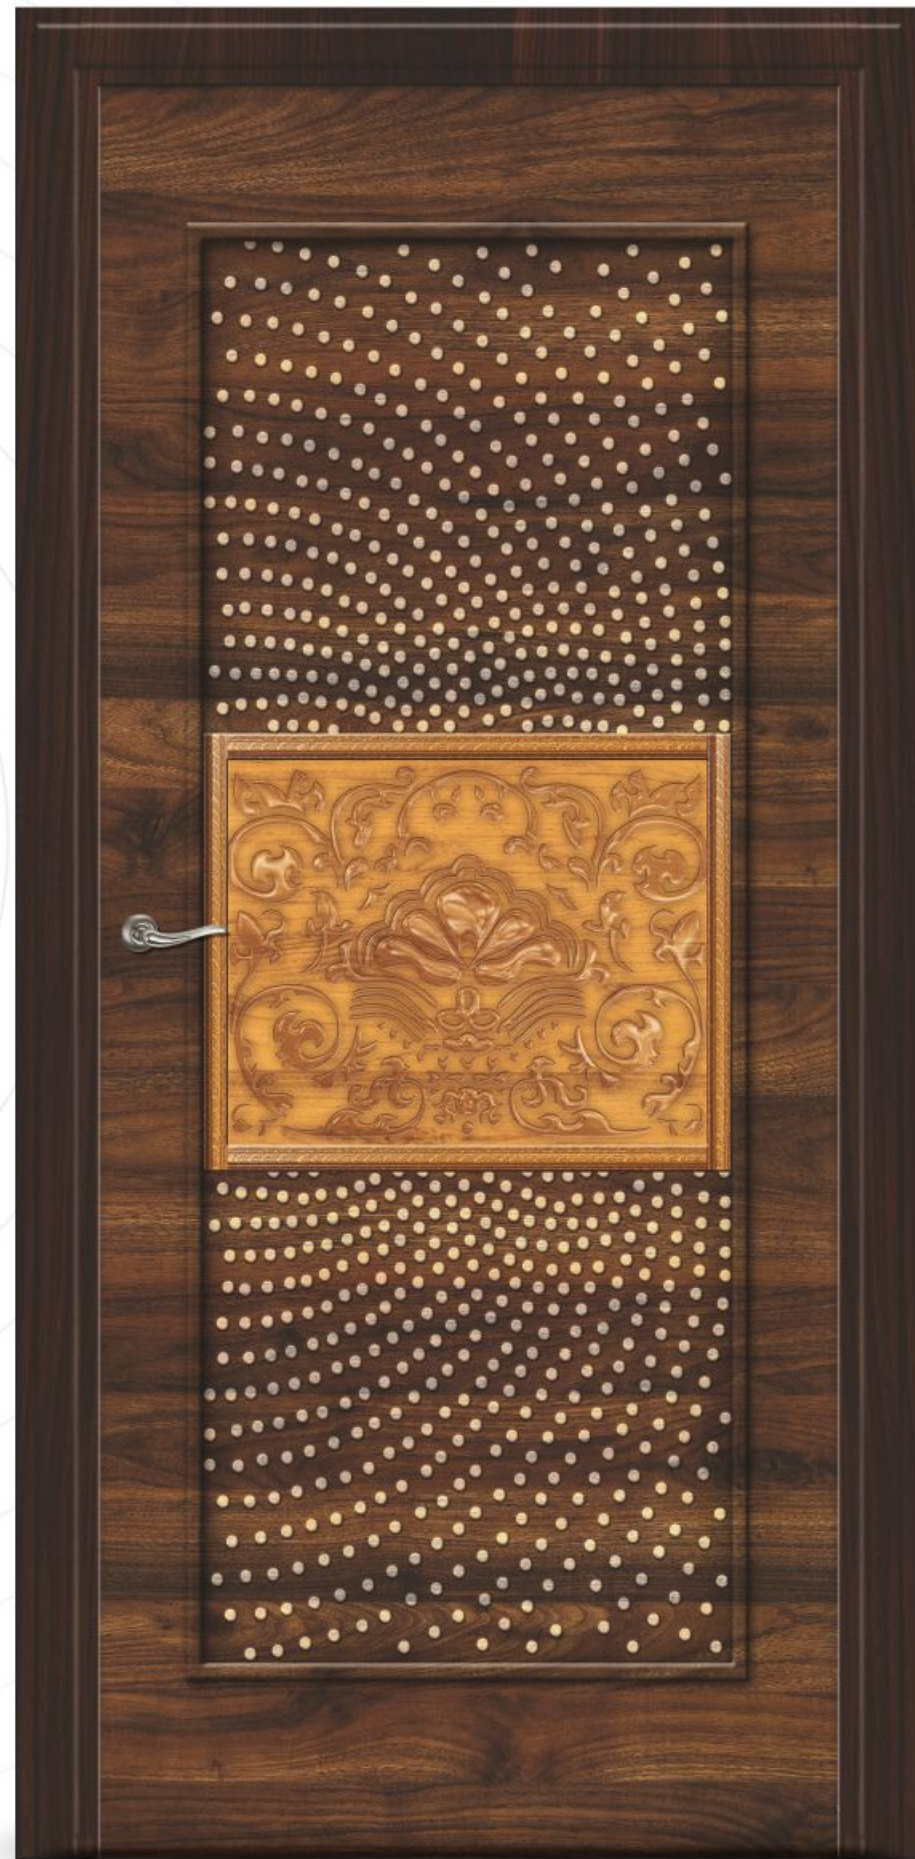

SOLITAIRE
EXCLUSIVE DOOR SKIN

DOOR SKIN SIZES : 7 x 3.25 & 8 x 4 FEET

DG-513

DIGITAL DOOR

DOOR SKIN SIZES : 7 x 3.25 & 8 x 4 FEET

DG-514

EXCLUSIVE DOOR SKIN COLLECTION

Inspired by craftsmanship tradition, to create living spaces with a contemporary flavour.