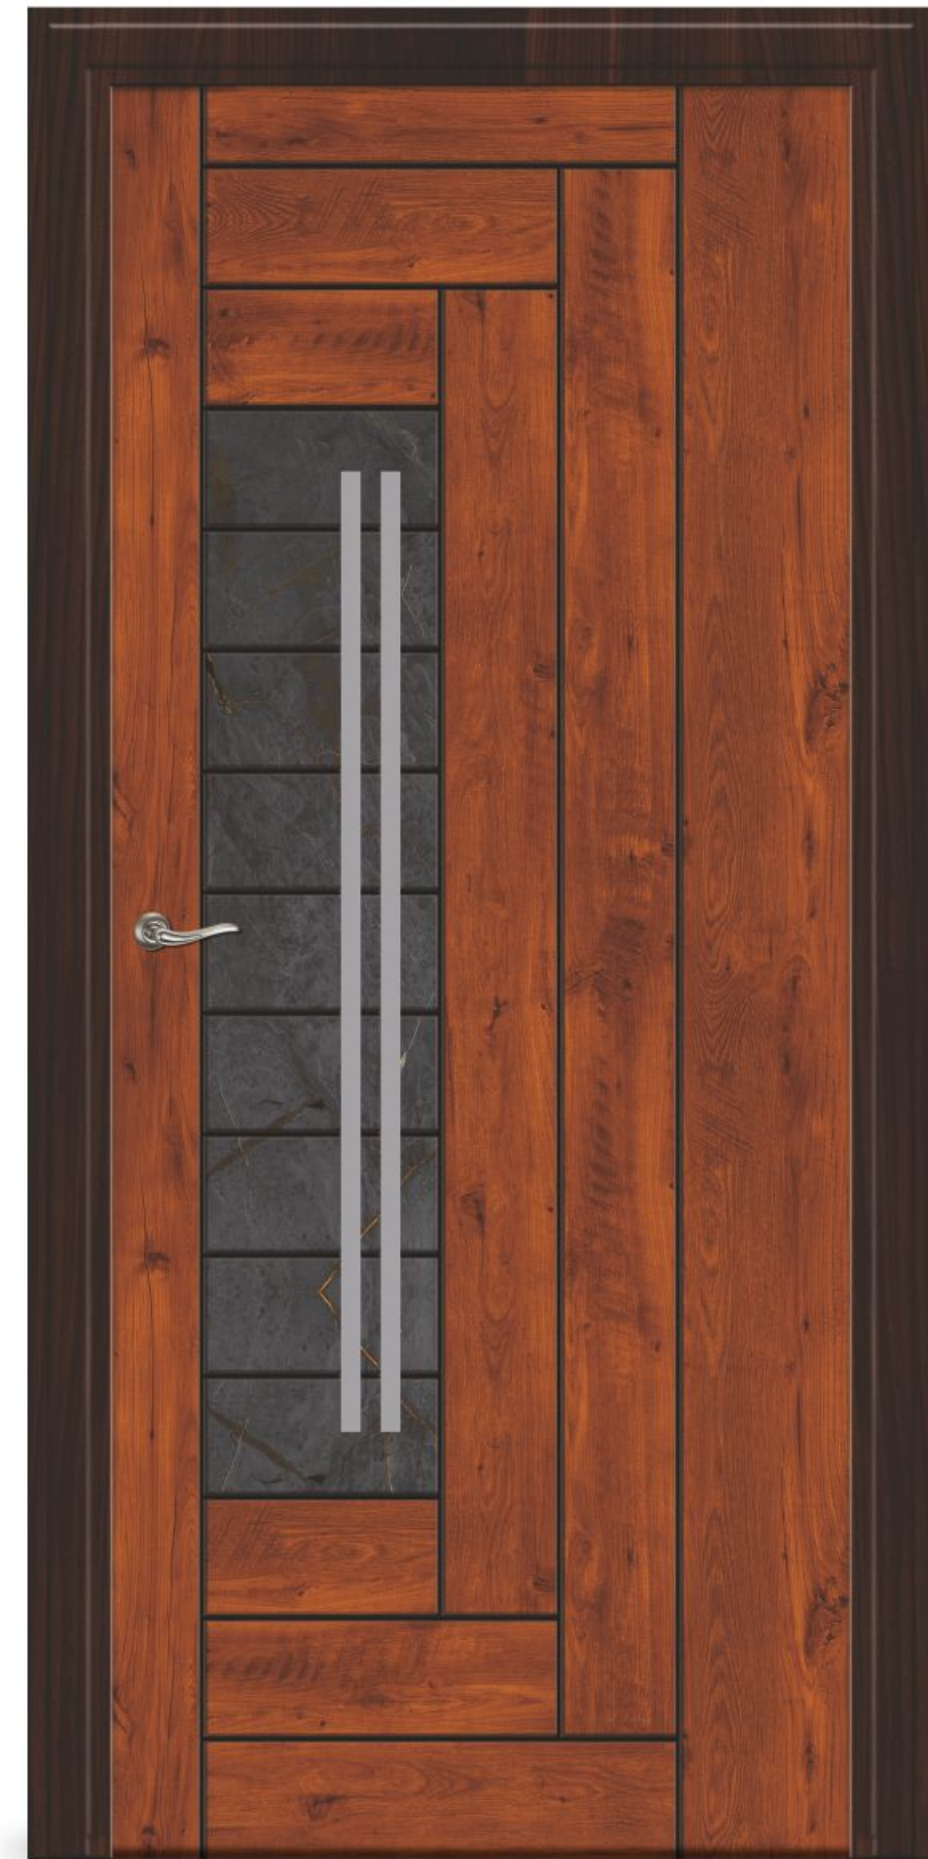

SOLITAIRE
EXCLUSIVE DOOR SKIN

DOOR SKIN SIZES : 7 x 3.25 & 8 x 4 FEET

DG-527

DIGITAL DOOR

DOOR SKIN SIZES : 7 x 3.25 & 8 x 4 FEET

DG-528

EXCLUSIVE DOOR SKIN COLLECTION

Perfect blend of door beauty and practical appeal.

SOLITAIRE
EXCLUSIVE DOOR SKIN

DOOR SKIN SIZES : 7 x 3.25 & 8 x 4 FEET

DG-529

DIGITAL DOOR

DOOR SKIN SIZES : 7 x 3.25 & 8 x 4 FEET

DG-530

EXCLUSIVE DOOR SKIN COLLECTION

Endearing graceful laminates that bring alive your interiors.