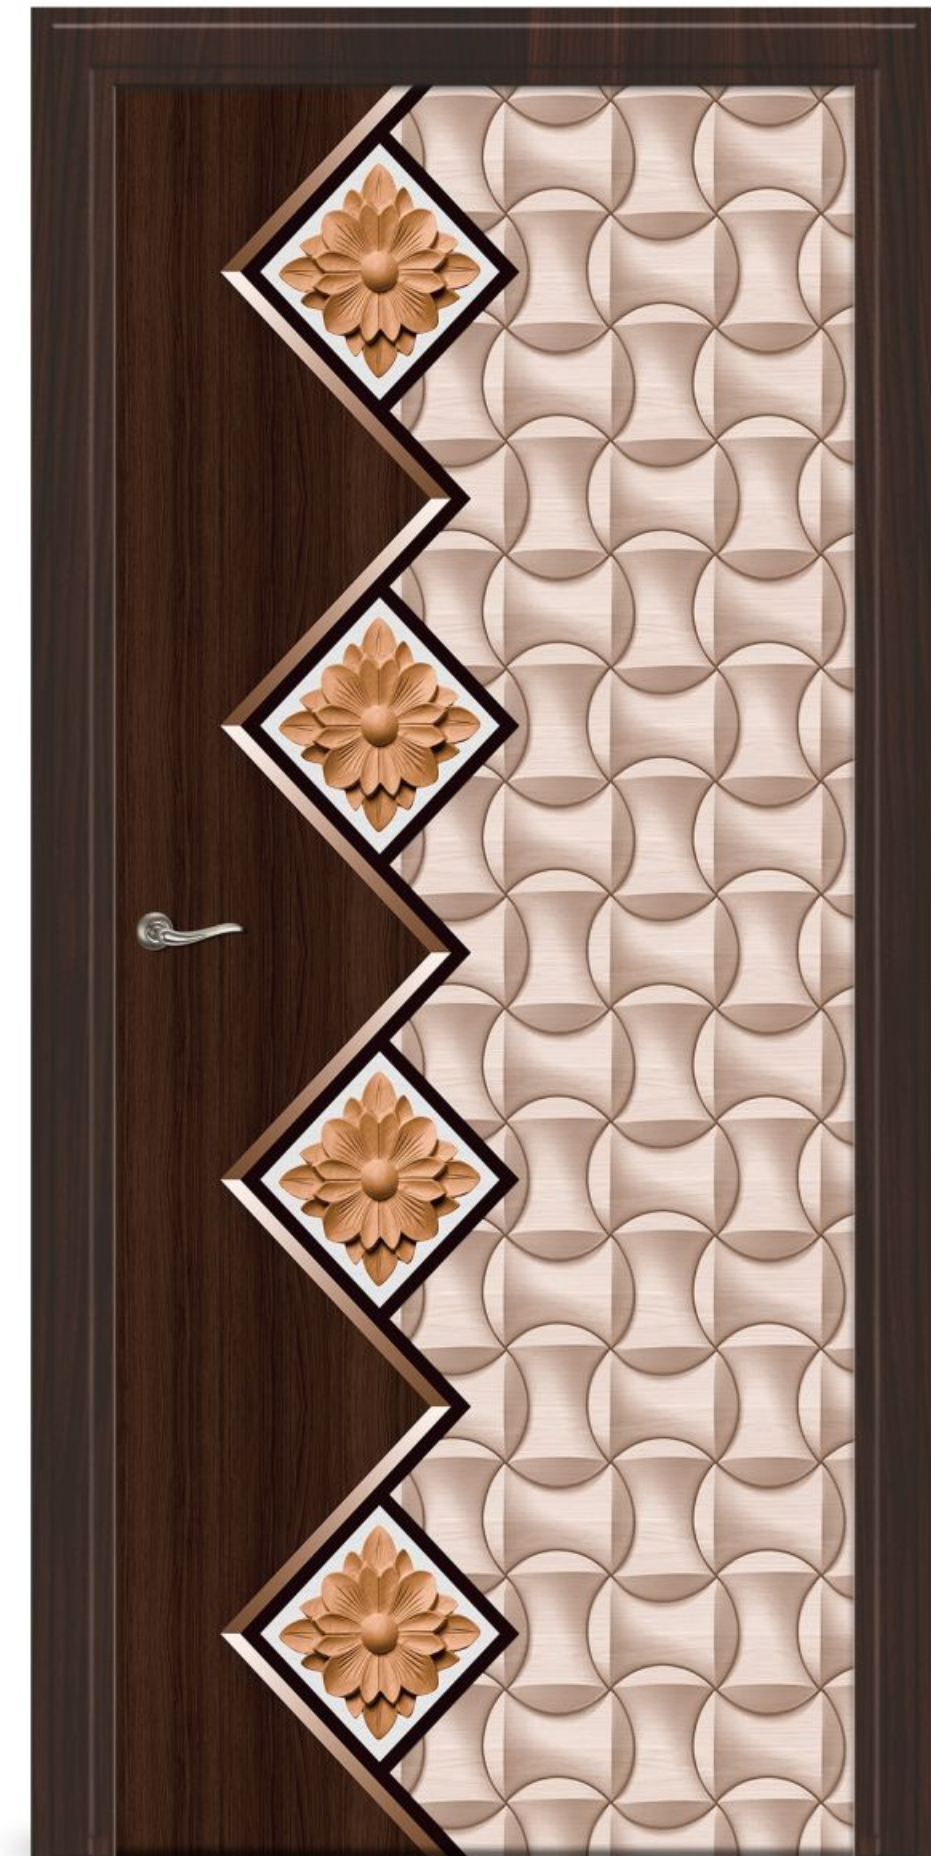

EXCLUSIVE DOOR SKIN COLLECTION

*Elegant inspired by craftsmanship
tradition door.*

SOLITAIRE
EXCLUSIVE DOOR SKIN

DOOR SKIN SIZE : 7 x 3.25 FEET

SN-06