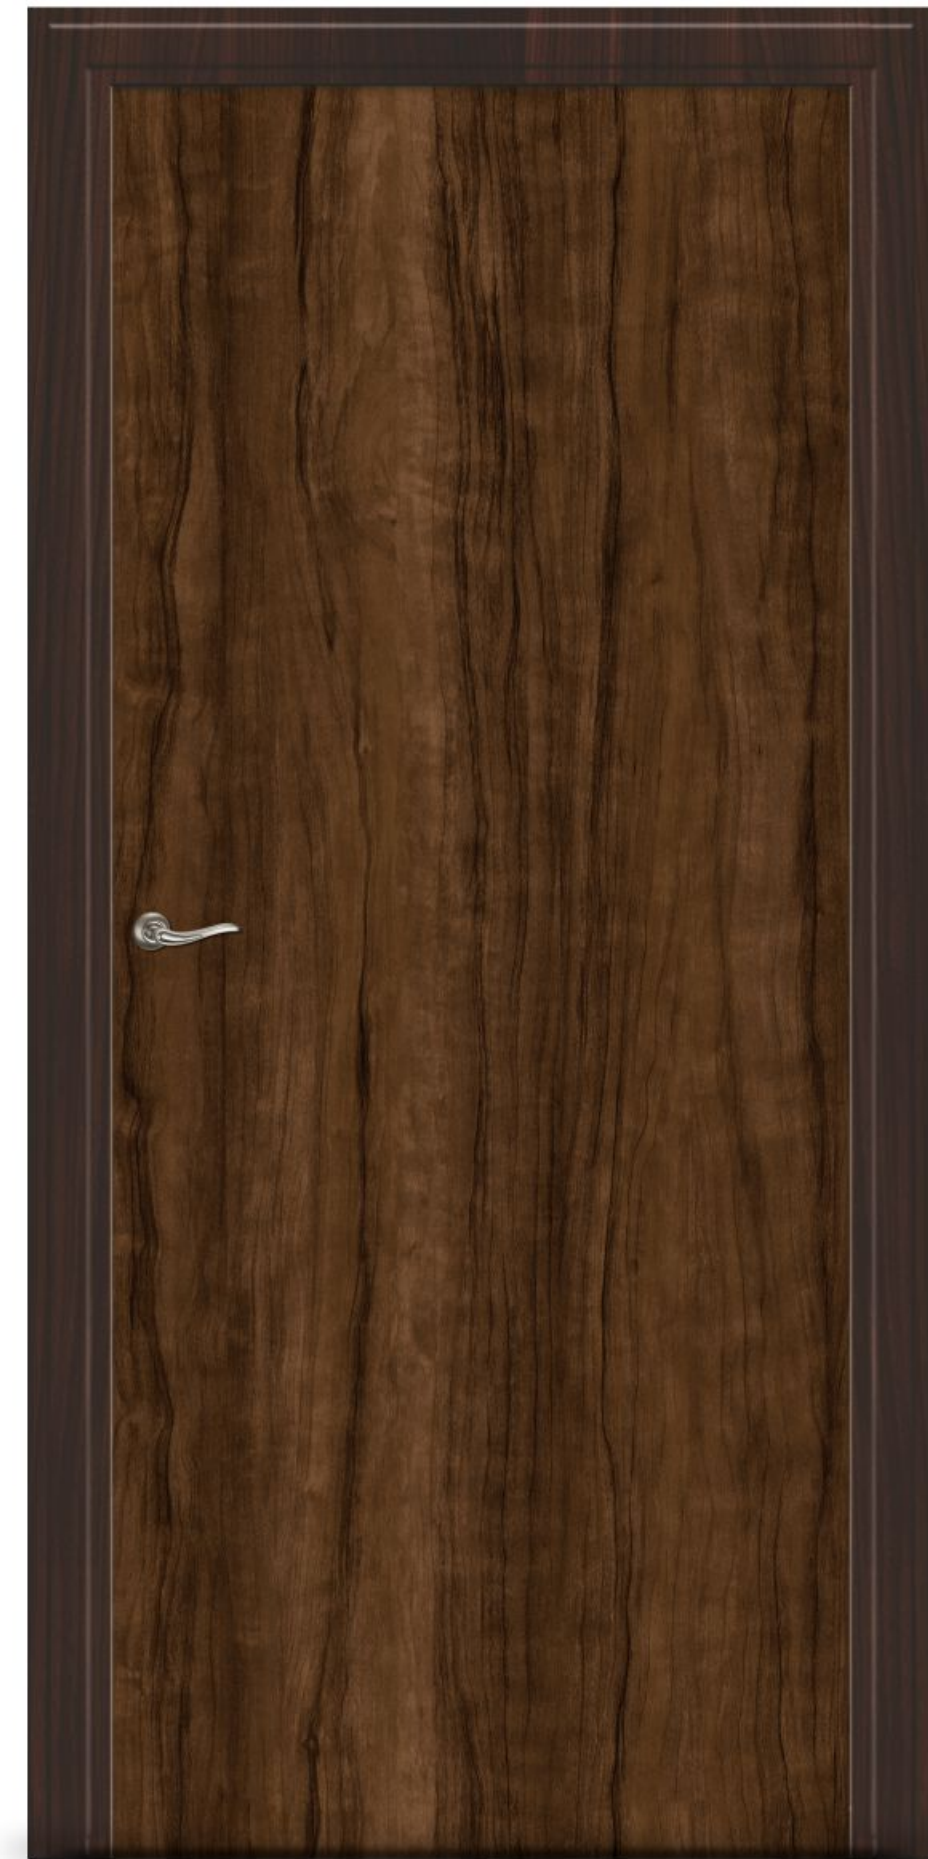

SOLITAIRE
EXCLUSIVE DOOR SKIN

DOOR SKIN SIZES : 7 x 3.25 & 8 x 4 FEET

196

WOODEN DOOR

DOOR SKIN SIZES : 7 x 3.25 & 8 x 4 FEET

193

EXCLUSIVE DOOR SKIN COLLECTION

Inspired by craftsmanship tradition, to create living spaces with a contemporary flavour.

SOLITAIRE
EXCLUSIVE DOOR SKIN

DOOR SKIN SIZES : 7 x 3.25 & 8 x 4 FEET

194

WOODEN DOOR

DOOR SKIN SIZES : 7 x 3.25 & 8 x 4 FEET

201

EXCLUSIVE DOOR SKIN COLLECTION

Shades enhance the architectural spaces and blend with any stylistic mood.

SOLITAIRE
EXCLUSIVE DOOR SKIN

DOOR SKIN SIZES : 7 x 3.25 & 8 x 4 FEET

186

WOODEN DOOR

DOOR SKIN SIZES : 7 x 3.25 & 8 x 4 FEET

199

EXCLUSIVE DOOR SKIN COLLECTION

The precious and prestigious appeal of wood adds a subtle charm and a touch of luxury to the space.