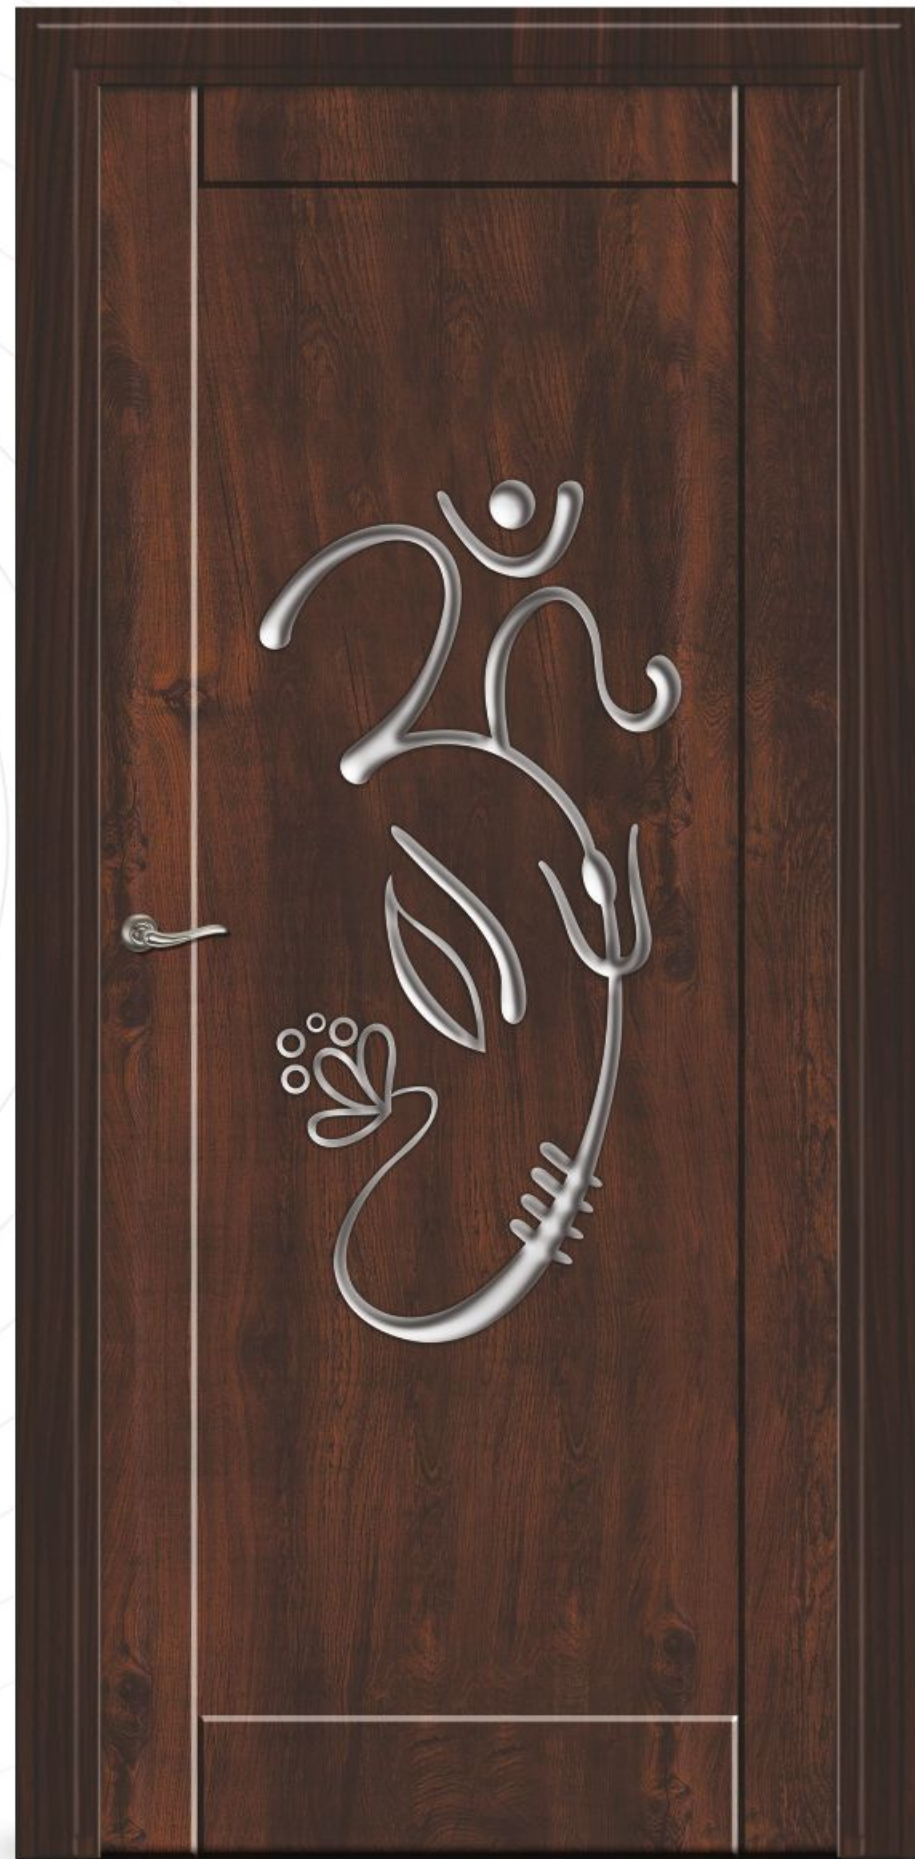

SOLITAIRE
EXCLUSIVE DOOR SKIN

DOOR SKIN SIZES : 7 x 3.25 & 8 x 4 FEET

DG-522

DIGITAL DOOR

DOOR SKIN SIZES : 7 x 3.25 & 8 x 4 FEET

DG-523

EXCLUSIVE DOOR SKIN COLLECTION

Permit nature door to teach you.

SOLITAIRE
EXCLUSIVE DOOR SKIN

DOOR SKIN SIZES : 7 x 3.25 & 8 x 4 FEET

DG-524

DIGITAL DOOR

BLESS THE MAGNIFICENT

A collection that revolves around an aura of fabulous touch exclusive door of distinct class and charismatic.