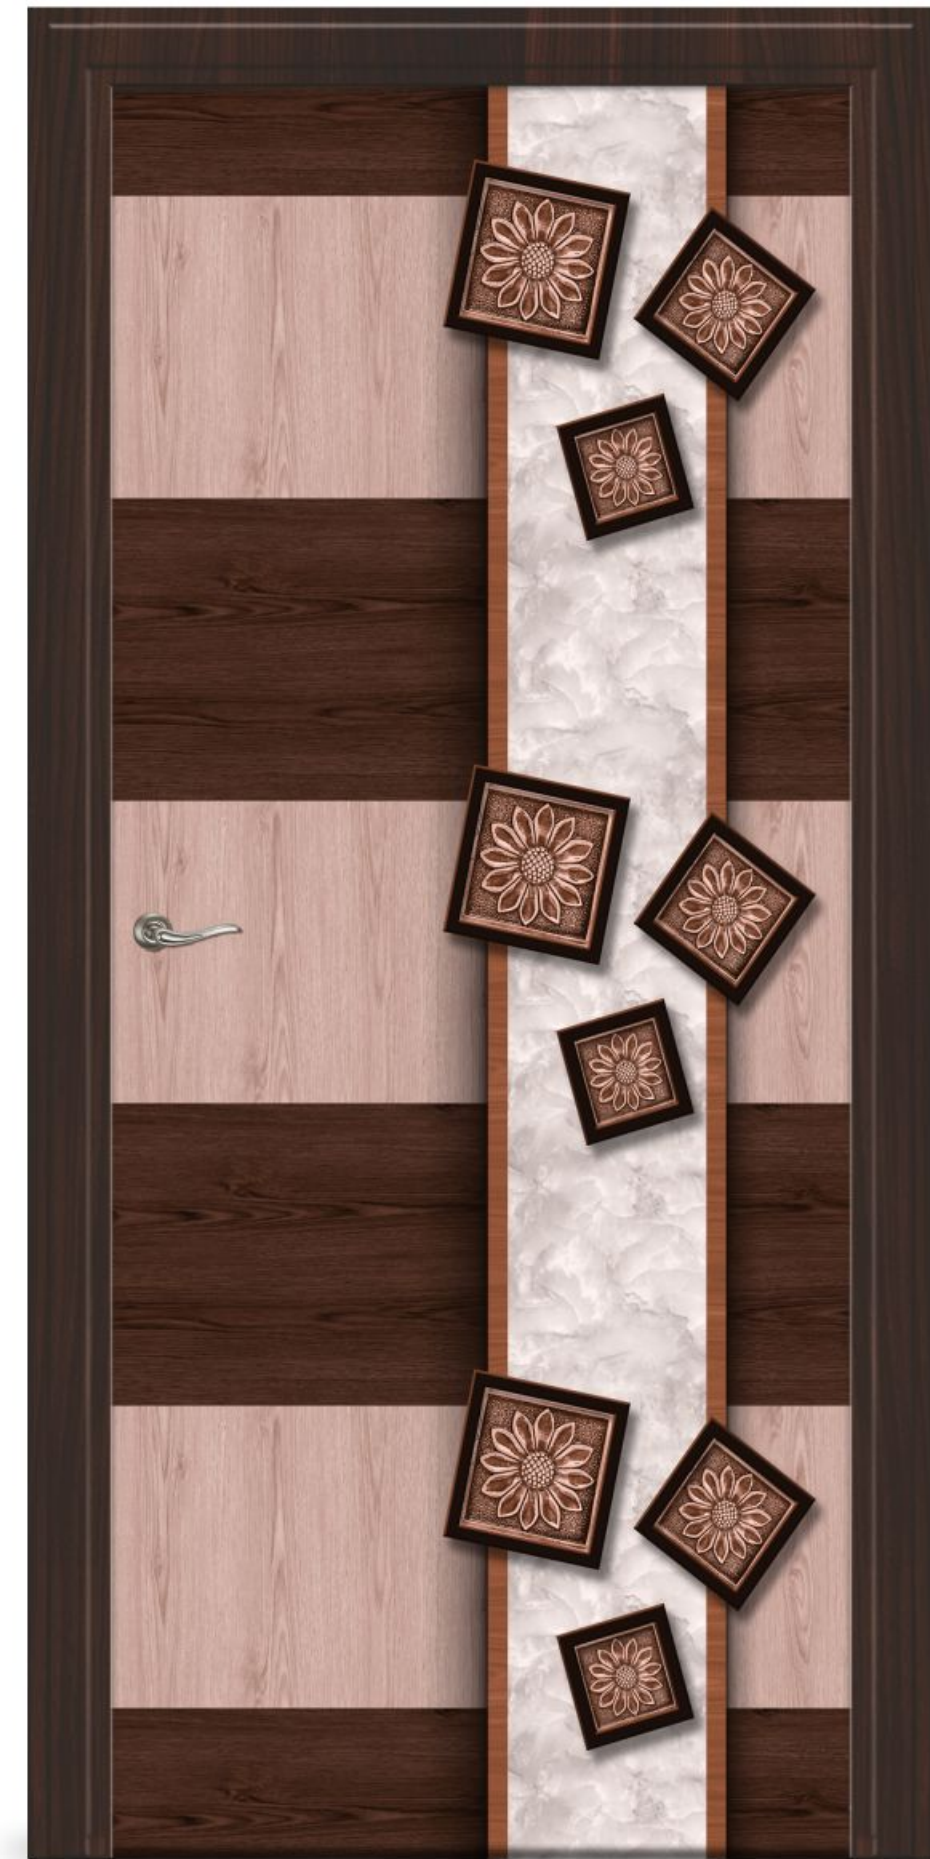

Original masterpieces authentic choice of door.

DOOR SKIN SIZE : 7 x 3.25 FEET

SN-10

PRINTED DOOR

DOOR SKIN SIZE : 7 x 3.25 FEET

SN-20

EXCLUSIVE DOOR SKIN COLLECTION

Marvelous textures with unique craftsmanship at their heart.

SOLITAIRE
EXCLUSIVE DOOR SKIN

DOOR SKIN SIZE : 7 x 3.25 FEET

SN-17

PRINTED DOOR

DOOR SKIN SIZE : 7 x 3.25 FEET

SN-03

EXCLUSIVE DOOR SKIN COLLECTION

In all things of nature, there is something of the marvellous.