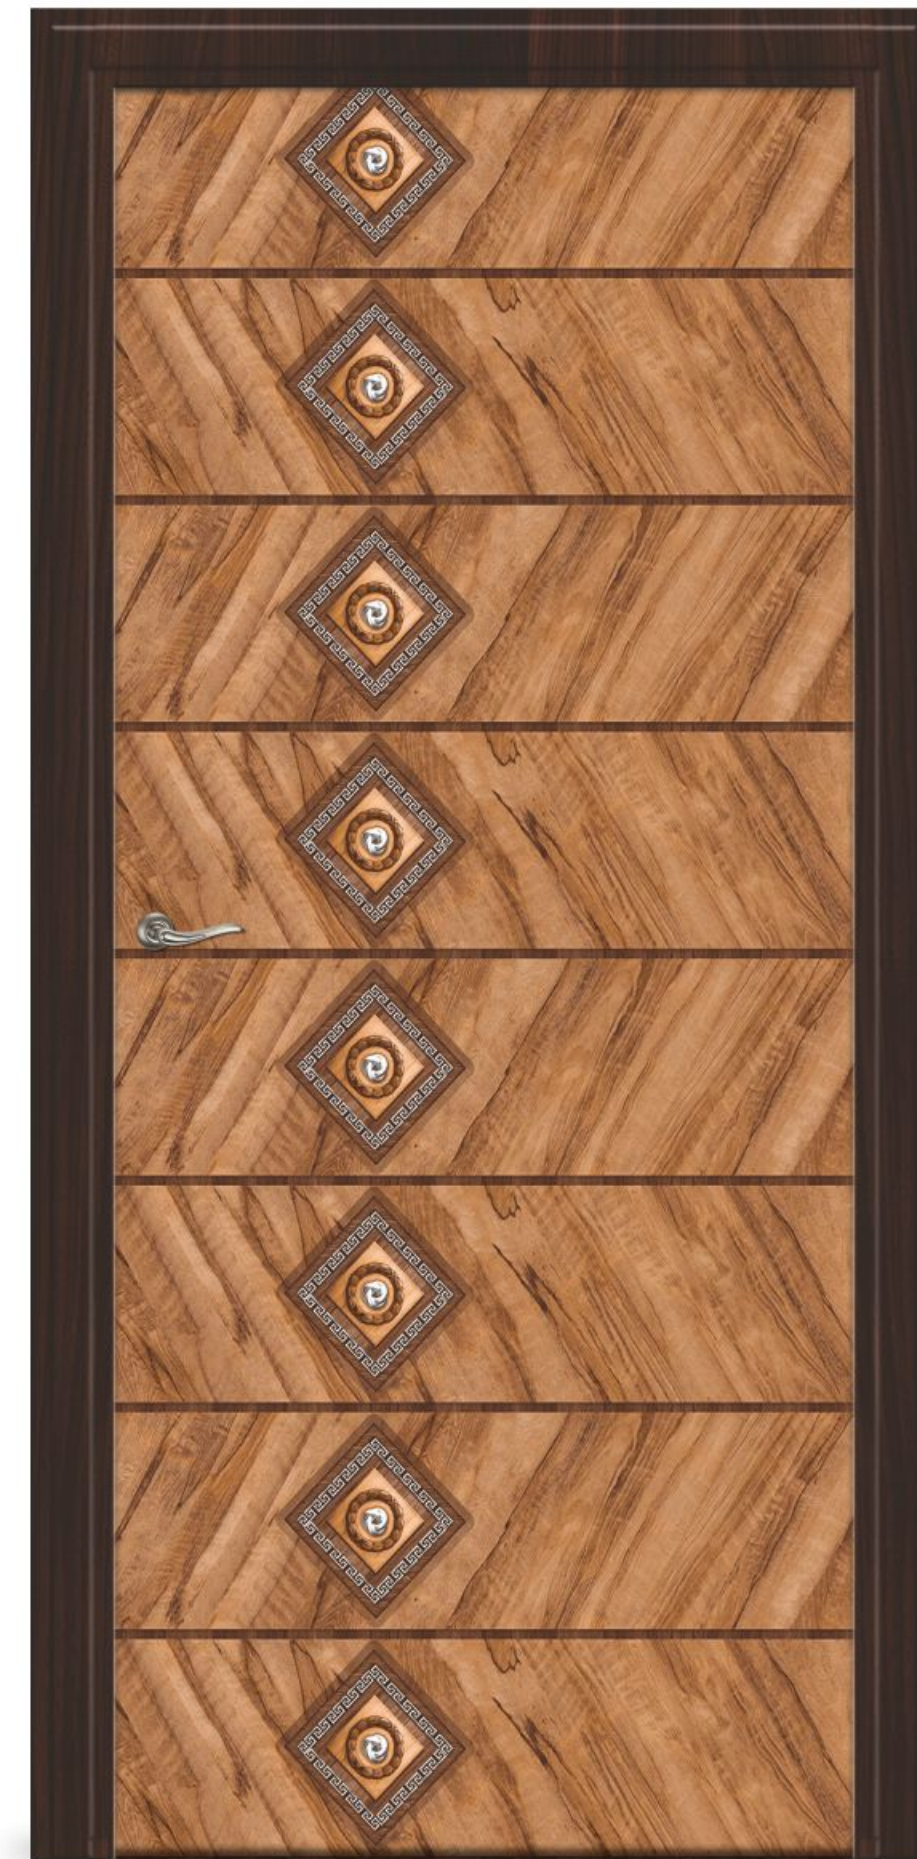

SN-01

PRINTED DOOR

DOOR SKIN SIZE : 7 x 3.25 FEET

SN-08

EXCLUSIVE DOOR SKIN COLLECTION

Shades enhance the architectural spaces and blend with any stylistic mood of door.

SOLITAIRE
EXCLUSIVE DOOR SKIN

DOOR SKIN SIZE : 7 x 3.25 FEET