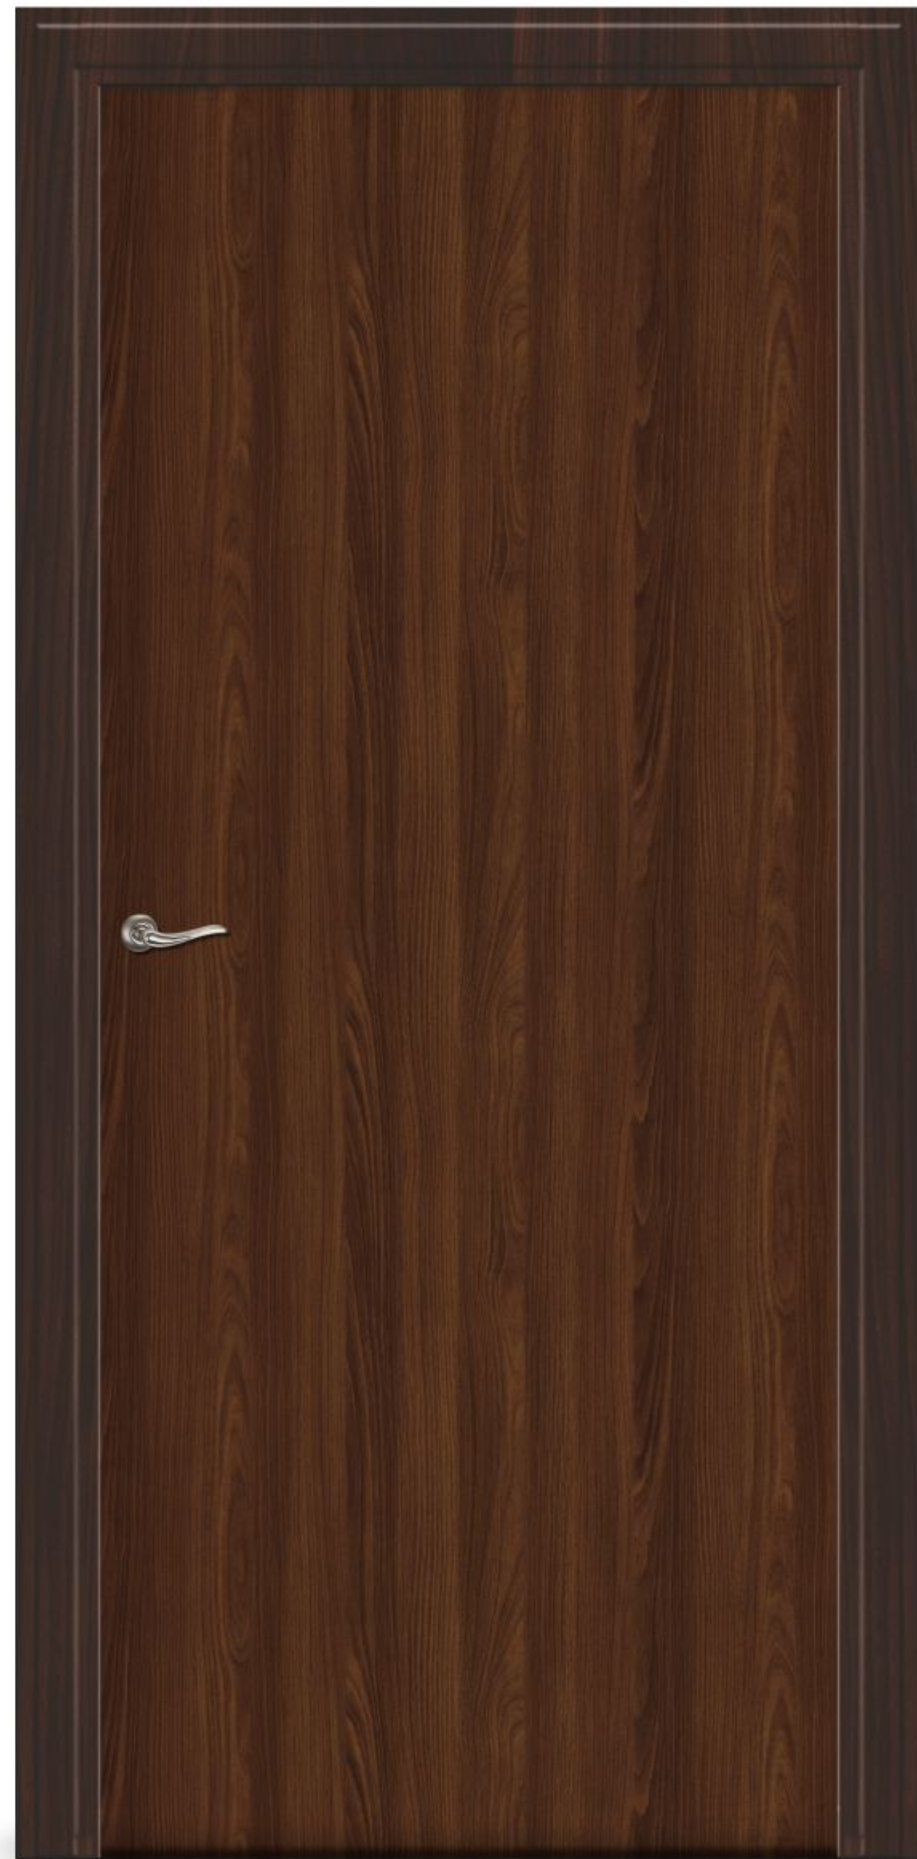

SOLITAIRE
EXCLUSIVE DOOR SKIN

DOOR SKIN SIZES : 7 x 3.25 & 8 x 4 FEET

181

WOODEN DOOR

DOOR SKIN SIZES : 7 x 3.25 & 8 x 4 FEET

195

EXCLUSIVE DOOR SKIN COLLECTION

The door contains pieces reflecting their muse, nature effortlessly.

SOLITAIRE
EXCLUSIVE DOOR SKIN

DOOR SKIN SIZES : 7 x 3.25 & 8 x 4 FEET

187

WOODEN DOOR

AMAZING THE ATTITUDE

There is no passion to be found in settling for a life less than the one you are capable of living.