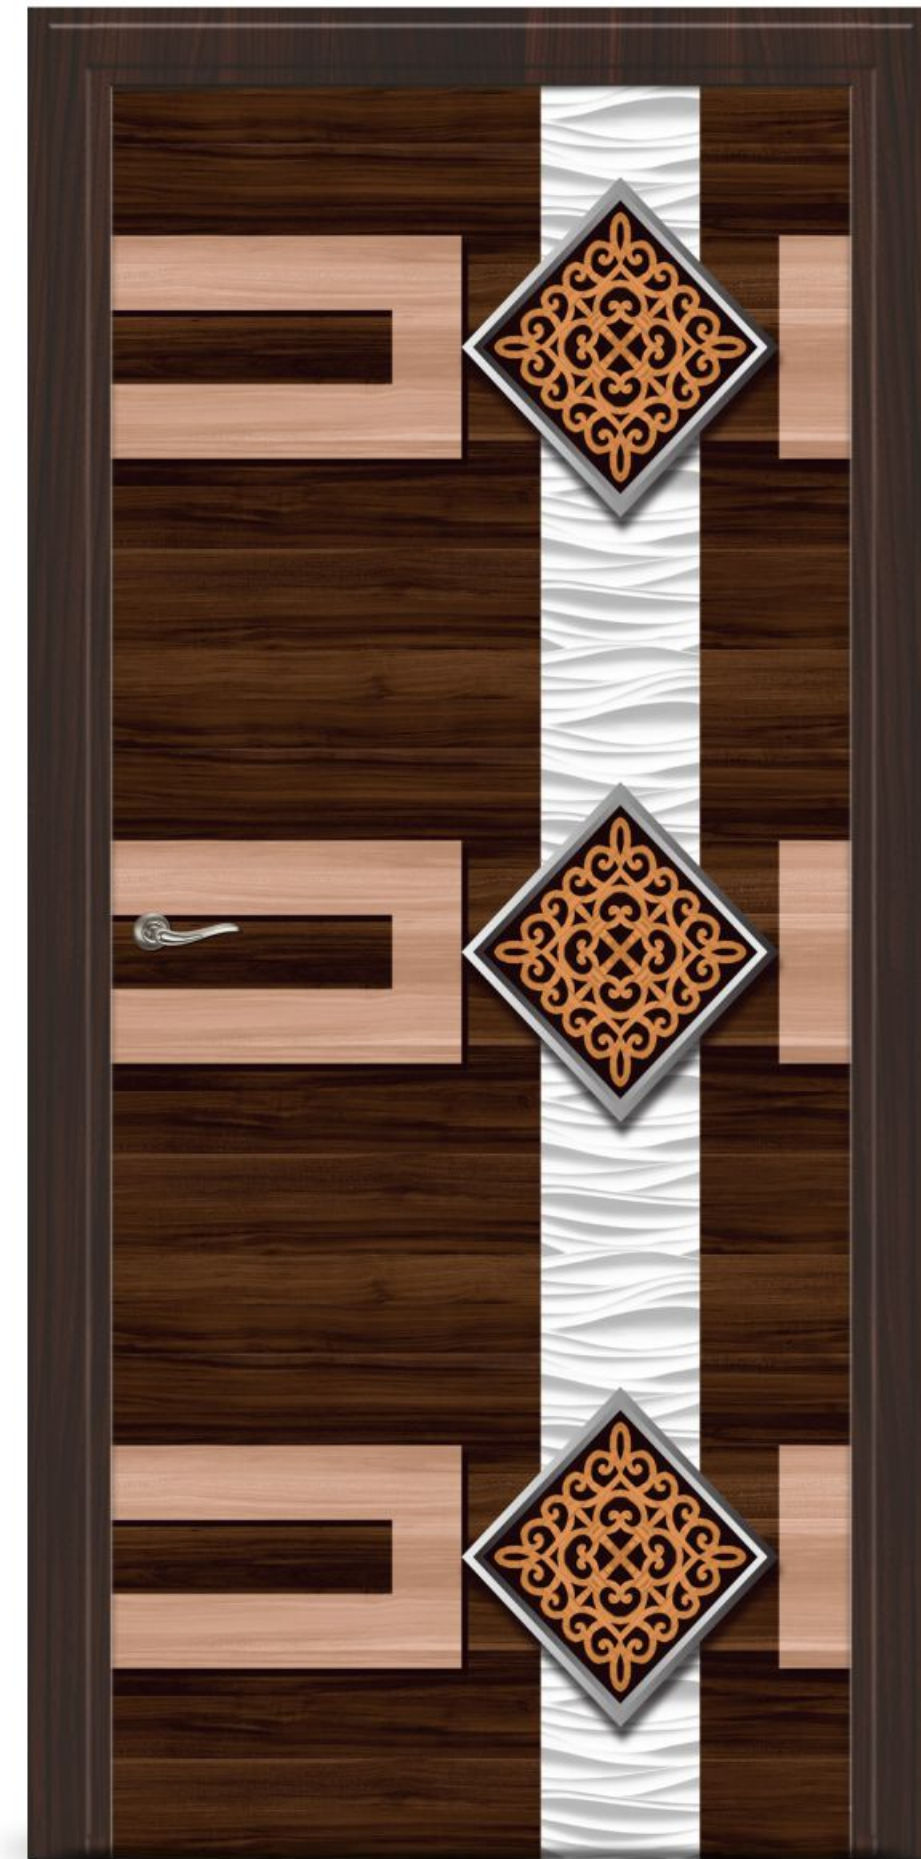

DOOR SKIN SIZE : 7 x 3.25 FEET

SN-06

PRINTED DOOR

DOOR SKIN SIZE : 7 x 3.25 FEET

SN-26

EXCLUSIVE DOOR SKIN COLLECTION

Marvelous textures door with unique good effect on their live.

SOLITAIRE
EXCLUSIVE DOOR SKIN

DOOR SKIN SIZE : 7 x 3.25 FEET

SN-18

PRINTED DOOR

DOOR SKIN SIZE : 7 x 3.25 FEET

SN-05

EXCLUSIVE DOOR SKIN COLLECTION

Elegance natural looking designs with a modern door touch of elegance.

SOLITAIRE
EXCLUSIVE DOOR SKIN