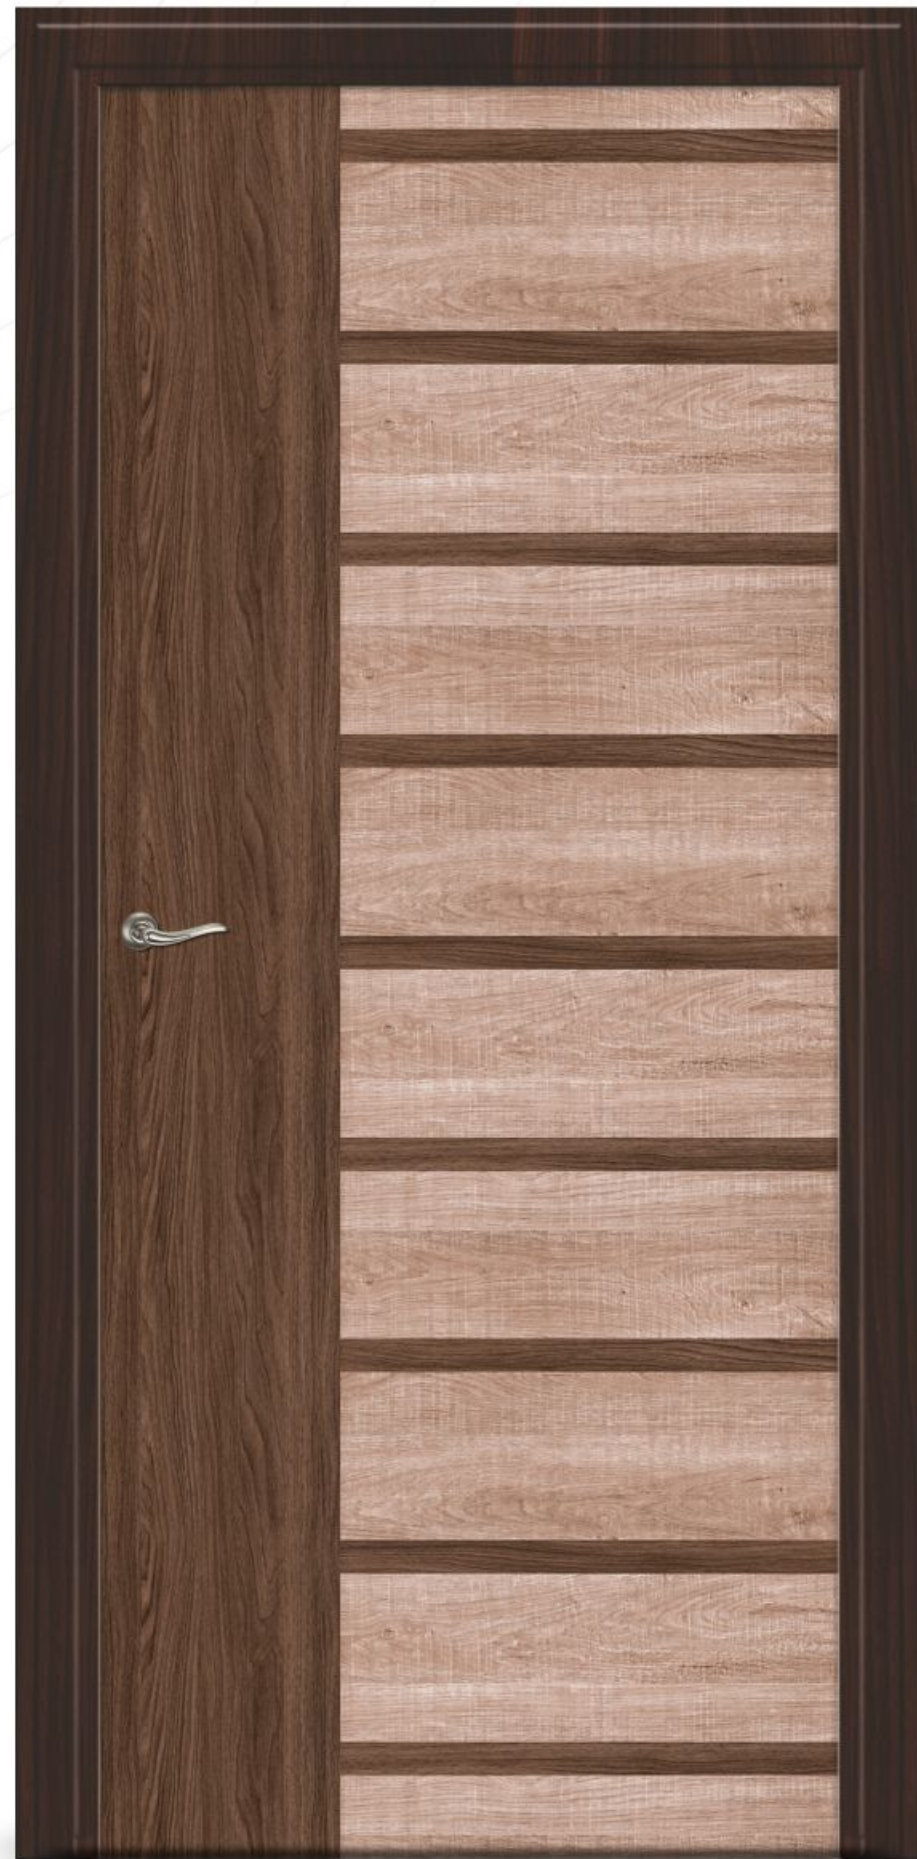

DOOR SKIN SIZE : 7 x 3.25 FEET

SN-06

PRINTED DOOR

DOOR SKIN SIZE : 7 x 3.25 FEET

SN-26

EXCLUSIVE DOOR SKIN COLLECTION

Marvelous textures door with unique good effect on their live.

SOLITAIRE
EXCLUSIVE DOOR SKIN