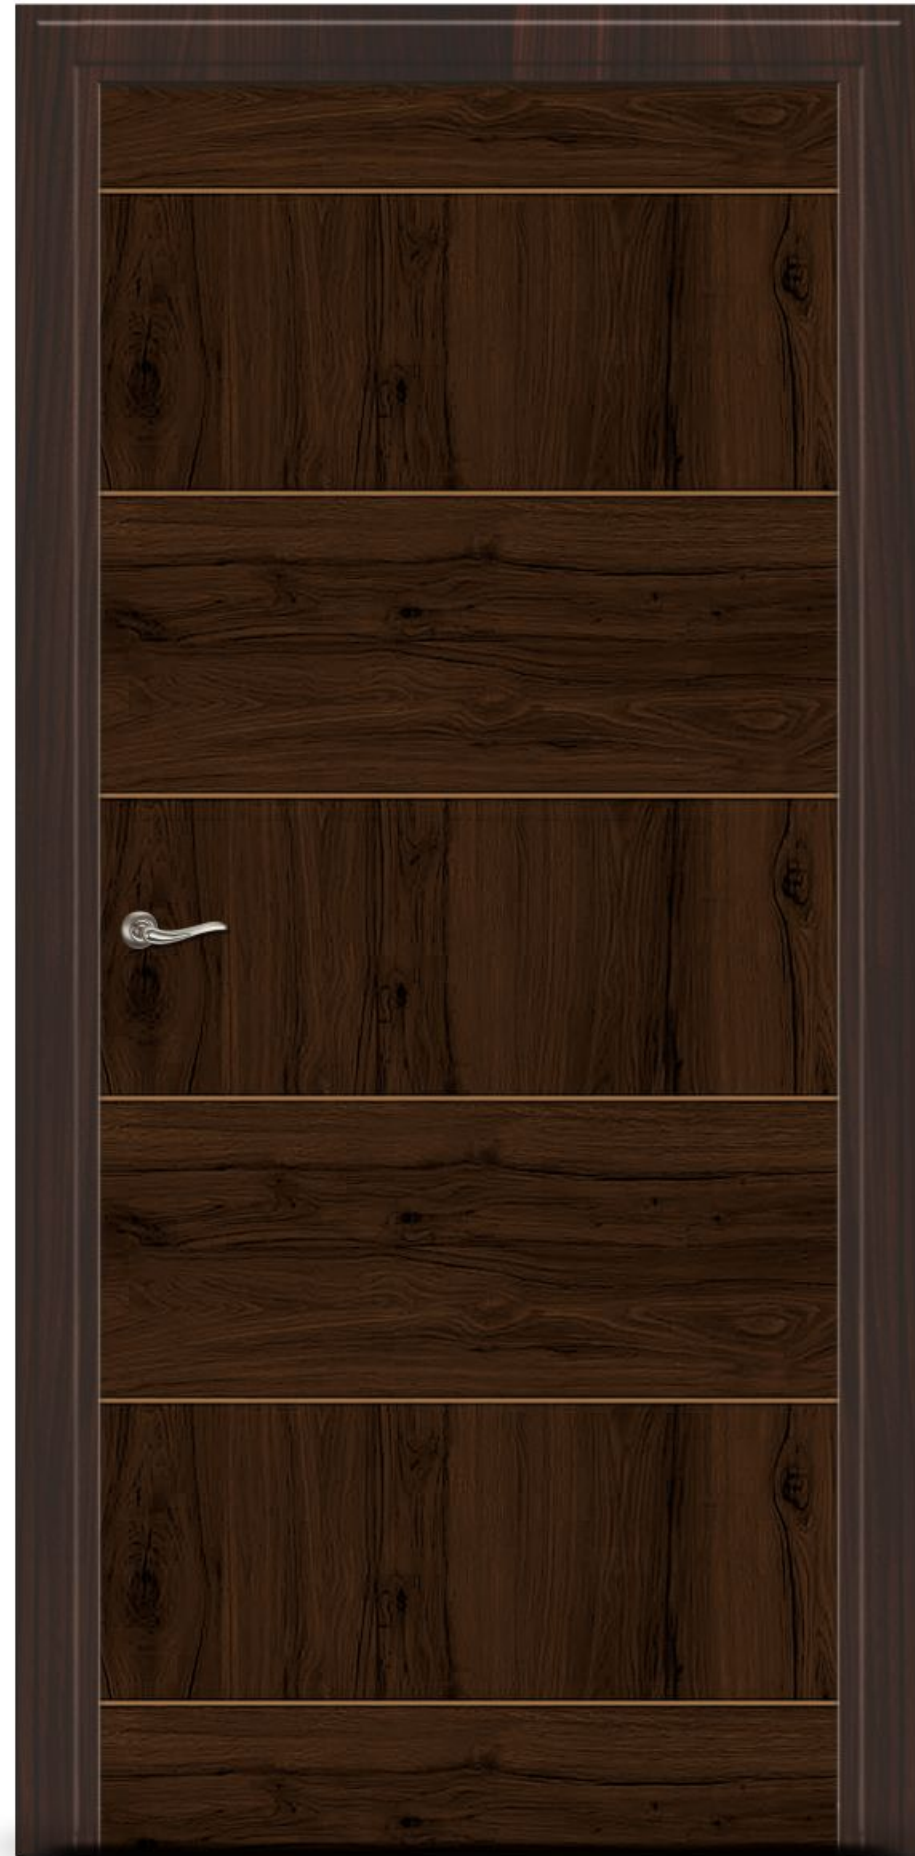

PRINTED DOOR

EXCLUSIVE DOOR SKIN COLLECTION

SOLITAIRE
EXCLUSIVE DOOR SKIN

Let the charm of wood decorate the interiors with dynamic style and classic of look.

DOOR SKIN SIZE : 7 x 3.25 FEET

SN-31

DOOR SKIN SIZE : 7 x 3.25 FEET