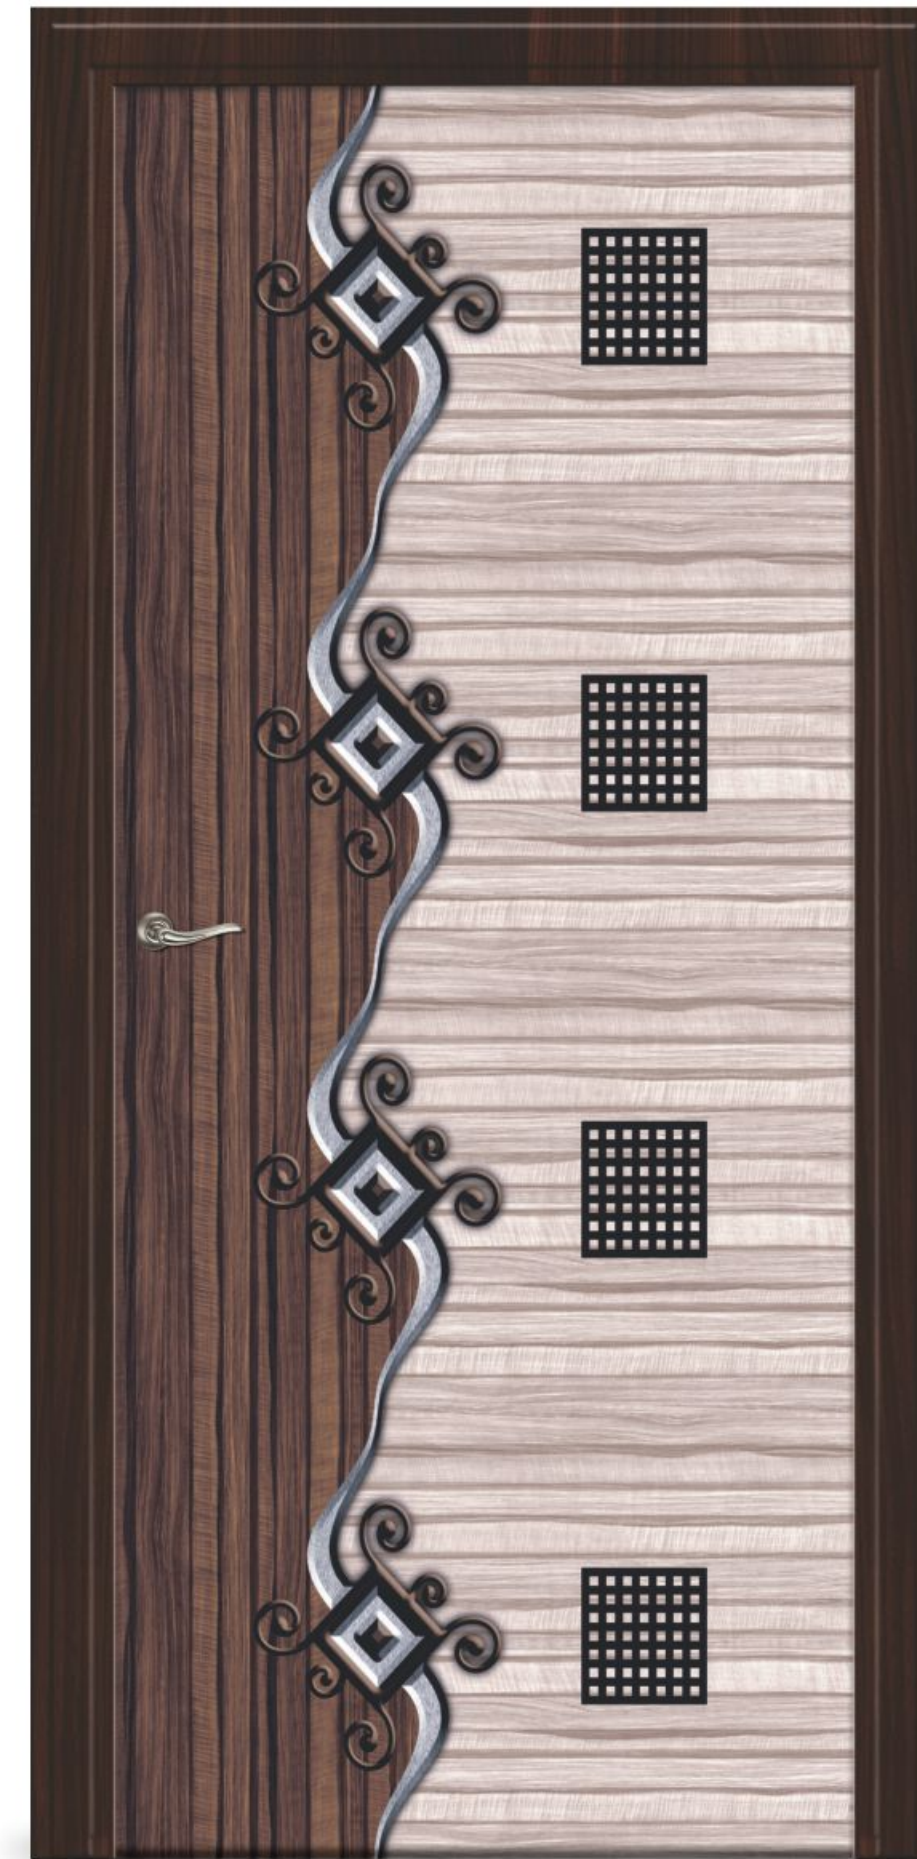

PRINTED DOOR

DOOR SKIN SIZE : 7 x 3.25 FEET

EXCLUSIVE DOOR SKIN COLLECTION

Elegance natural looking designs with a modern door touch of elegance.

SOLITAIRE
EXCLUSIVE DOOR SKIN

DOOR SKIN SIZE : 7 x 3.25 FEET

SN-02