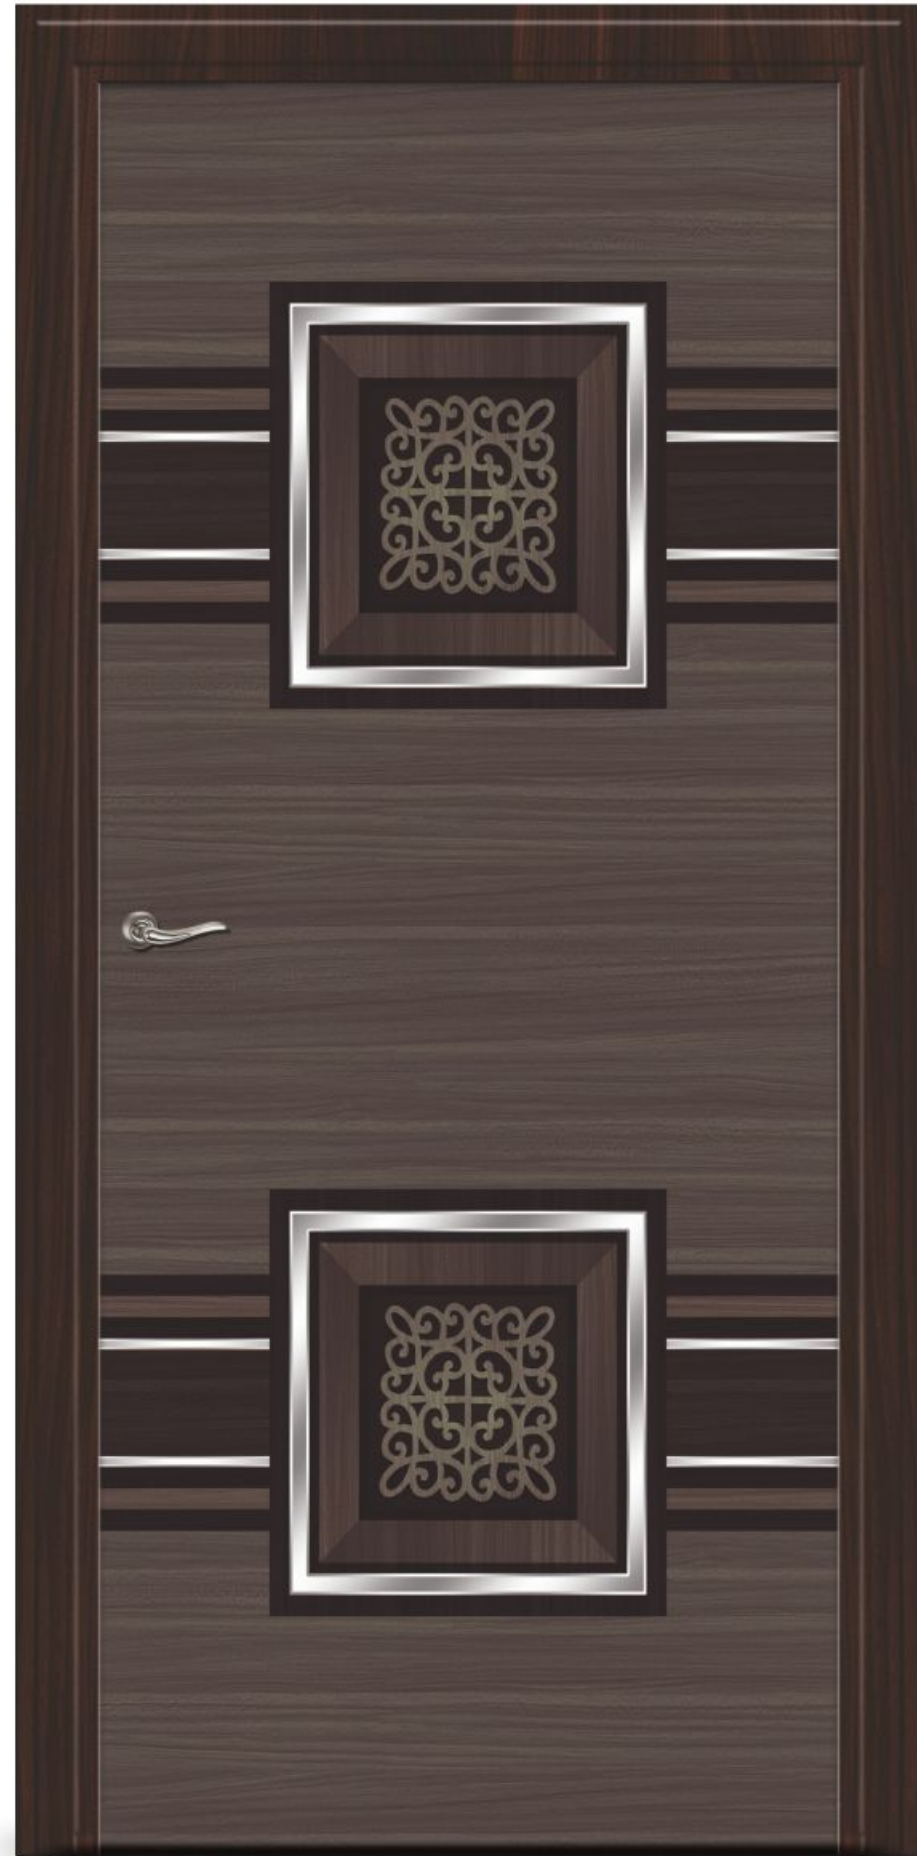

EXCLUSIVE DOOR SKIN COLLECTION

Sculptural laminates that combine to amplify the beauty and allure of the interiors.

DOOR SKIN SIZE : 7 x 3.25 FEET

SN-28

PRINTED DOOR

DOOR SKIN SIZE : 7 x 3.25 FEET

SN-21

EXCLUSIVE DOOR SKIN COLLECTION