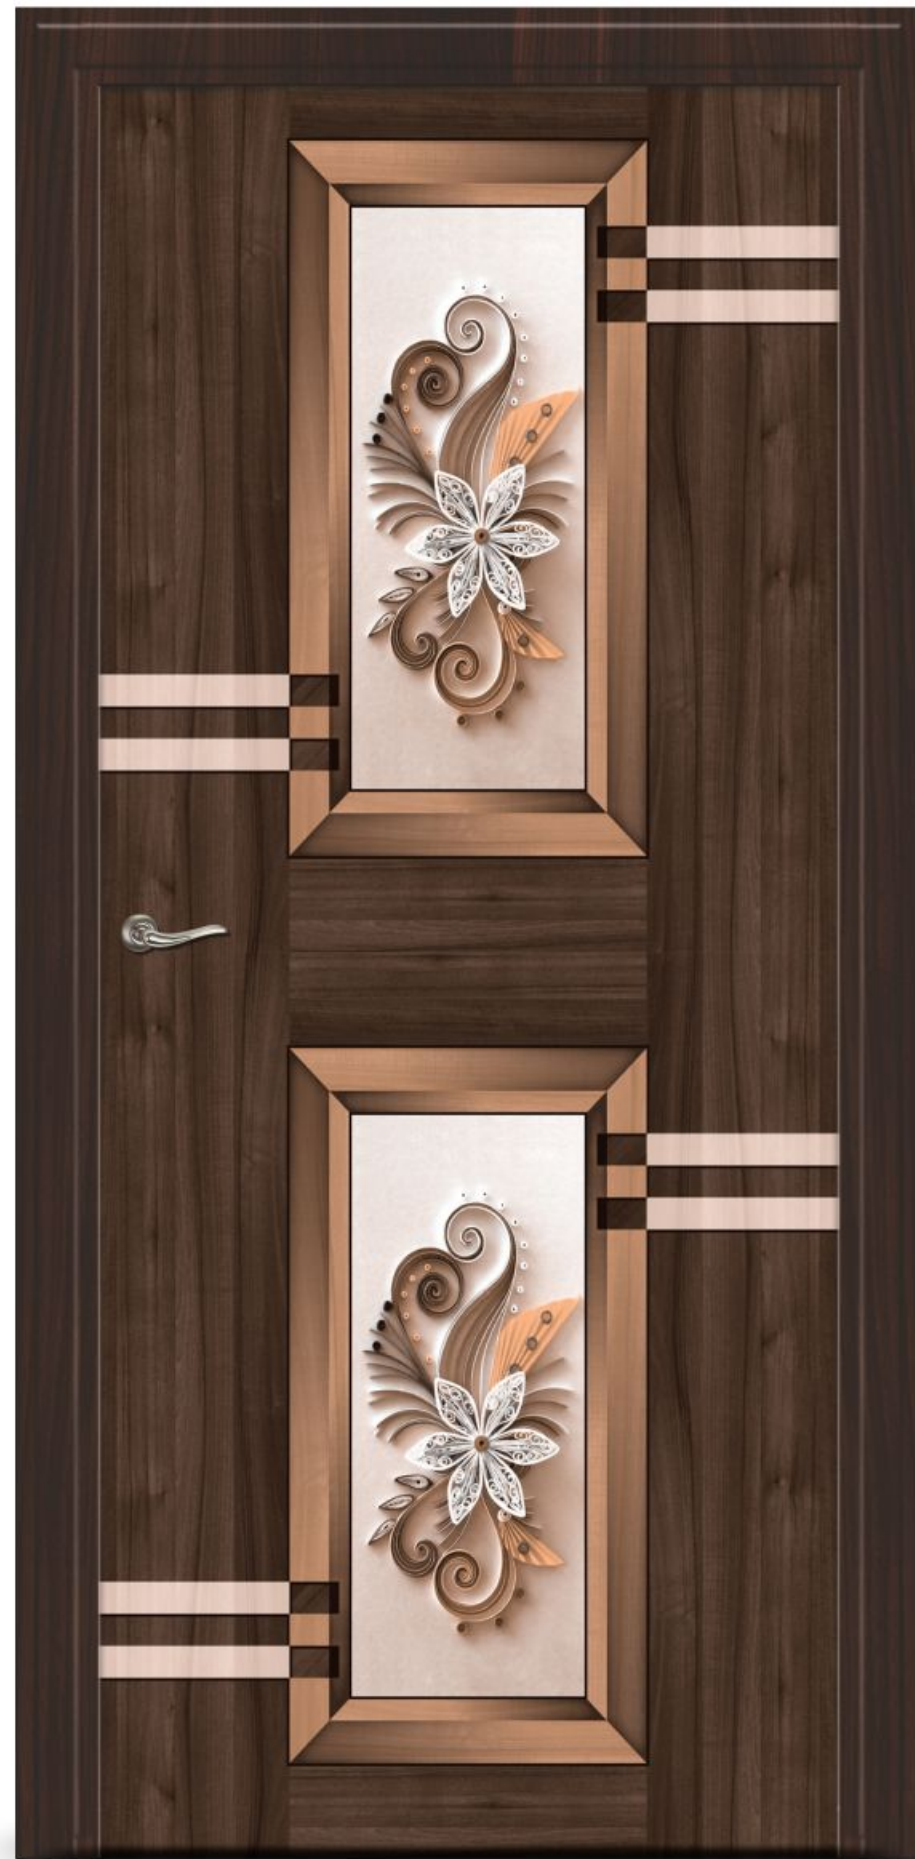

SOLITAIRE
EXCLUSIVE DOOR SKIN

DOOR SKIN SIZE : 7 x 3.25 FEET

SN-24

PRINTED DOOR

EXCLUSIVE DOOR SKIN COLLECTION

SOLITAIRE
EXCLUSIVE DOOR SKIN

Laminates that add a layer of delicate and elegant balance.

DOOR SKIN SIZE : 7 x 3.25 FEET

SN-04

DOOR SKIN SIZE : 7 x 3.25 FEET

SN-09

PRINTED DOOR

DOOR SKIN SIZE : 7 x 3.25 FEET

SN-16

EXCLUSIVE DOOR SKIN COLLECTION

SOLITAIRE
EXCLUSIVE DOOR SKIN

Witness your décor oozing timeless elegance by bringing in these. They hold static composure and brilliant aesthetics.

DOOR SKIN SIZE : 7 x 3.25 FEET

SN-07

PRINTED DOOR

DOOR SKIN SIZE : 7 x 3.25 FEET

SN-15