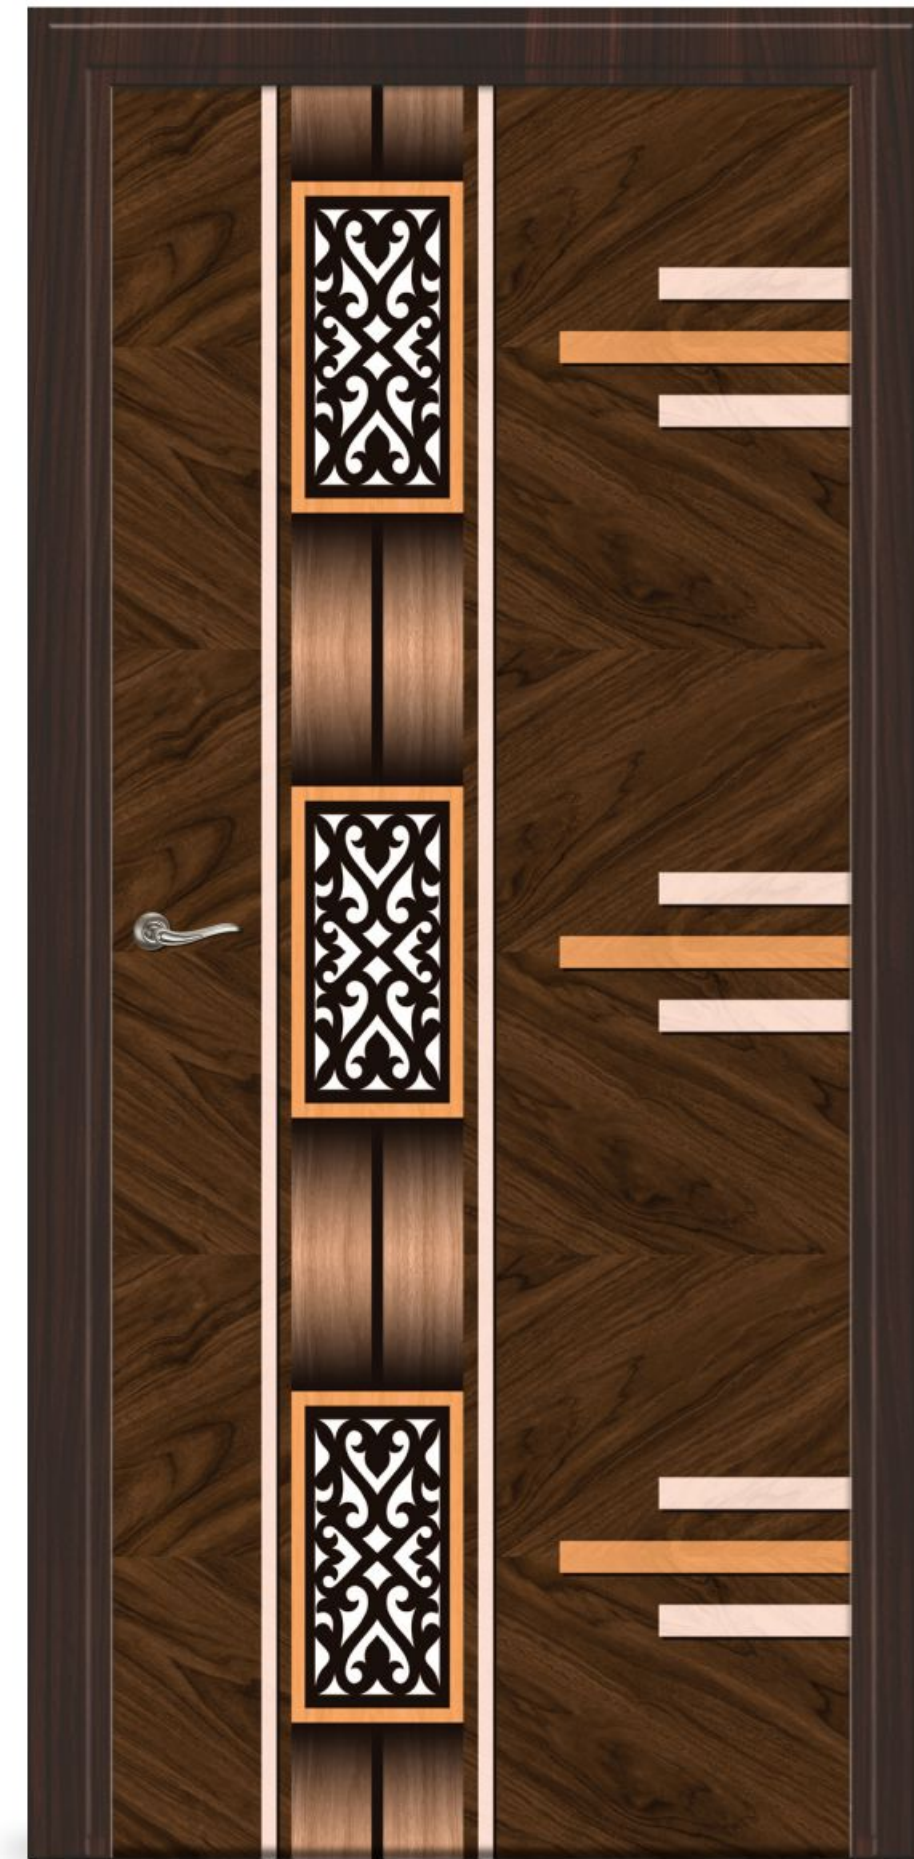

DOOR SKIN SIZE : 7 x 3.25 FEET

SN-18

PRINTED DOOR

DOOR SKIN SIZE : 7 x 3.25 FEET

SN-05

EXCLUSIVE DOOR SKIN COLLECTION

Elegance natural looking designs with a modern door touch of elegance.

SOLITAIRE
EXCLUSIVE DOOR SKIN

DOOR SKIN SIZE : 7 x 3.25 FEET

SN-02

PRINTED DOOR

DOOR SKIN SIZE : 7 x 3.25 FEET

SN-27

EXCLUSIVE DOOR SKIN COLLECTION

Innovative creation that combines artisan methods, precious elements with an ideas.

DOOR SKIN SIZE : 7 x 3.25 FEET

SN-19

PRINTED DOOR

DOOR SKIN SIZE : 7 x 3.25 FEET

SN-14

EXCLUSIVE DOOR SKIN COLLECTION

Original masterpieces for truly authentic atmosphere.

SOLITAIRE
EXCLUSIVE DOOR SKIN

DOOR SKIN SIZE : 7 x 3.25 FEET