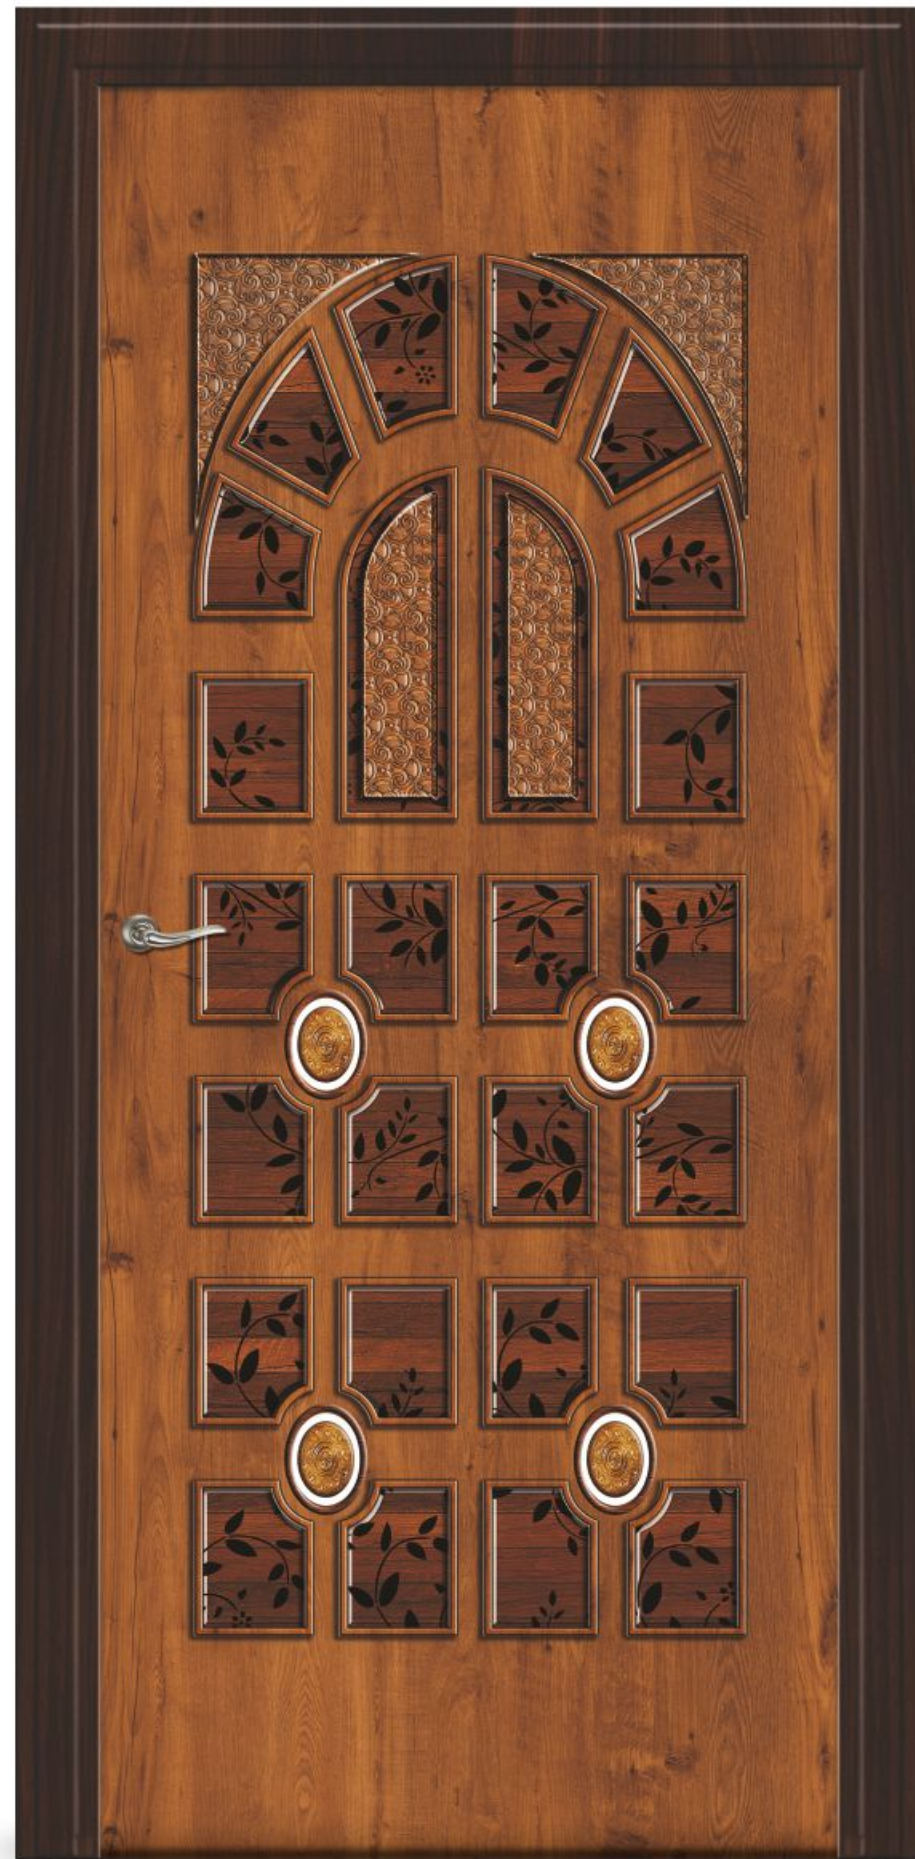

DOOR SKIN SIZES : 7 x 3.25 & 8 x 4 FEET

DG-516

DIGITAL DOOR

EXCLUSIVE DOOR SKIN COLLECTION

SOLITAIRE
EXCLUSIVE DOOR SKIN

*creativity and simplicity door to
decorate your home.*

DOOR SKIN SIZES : 7 x 3.25 & 8 x 4 FEET