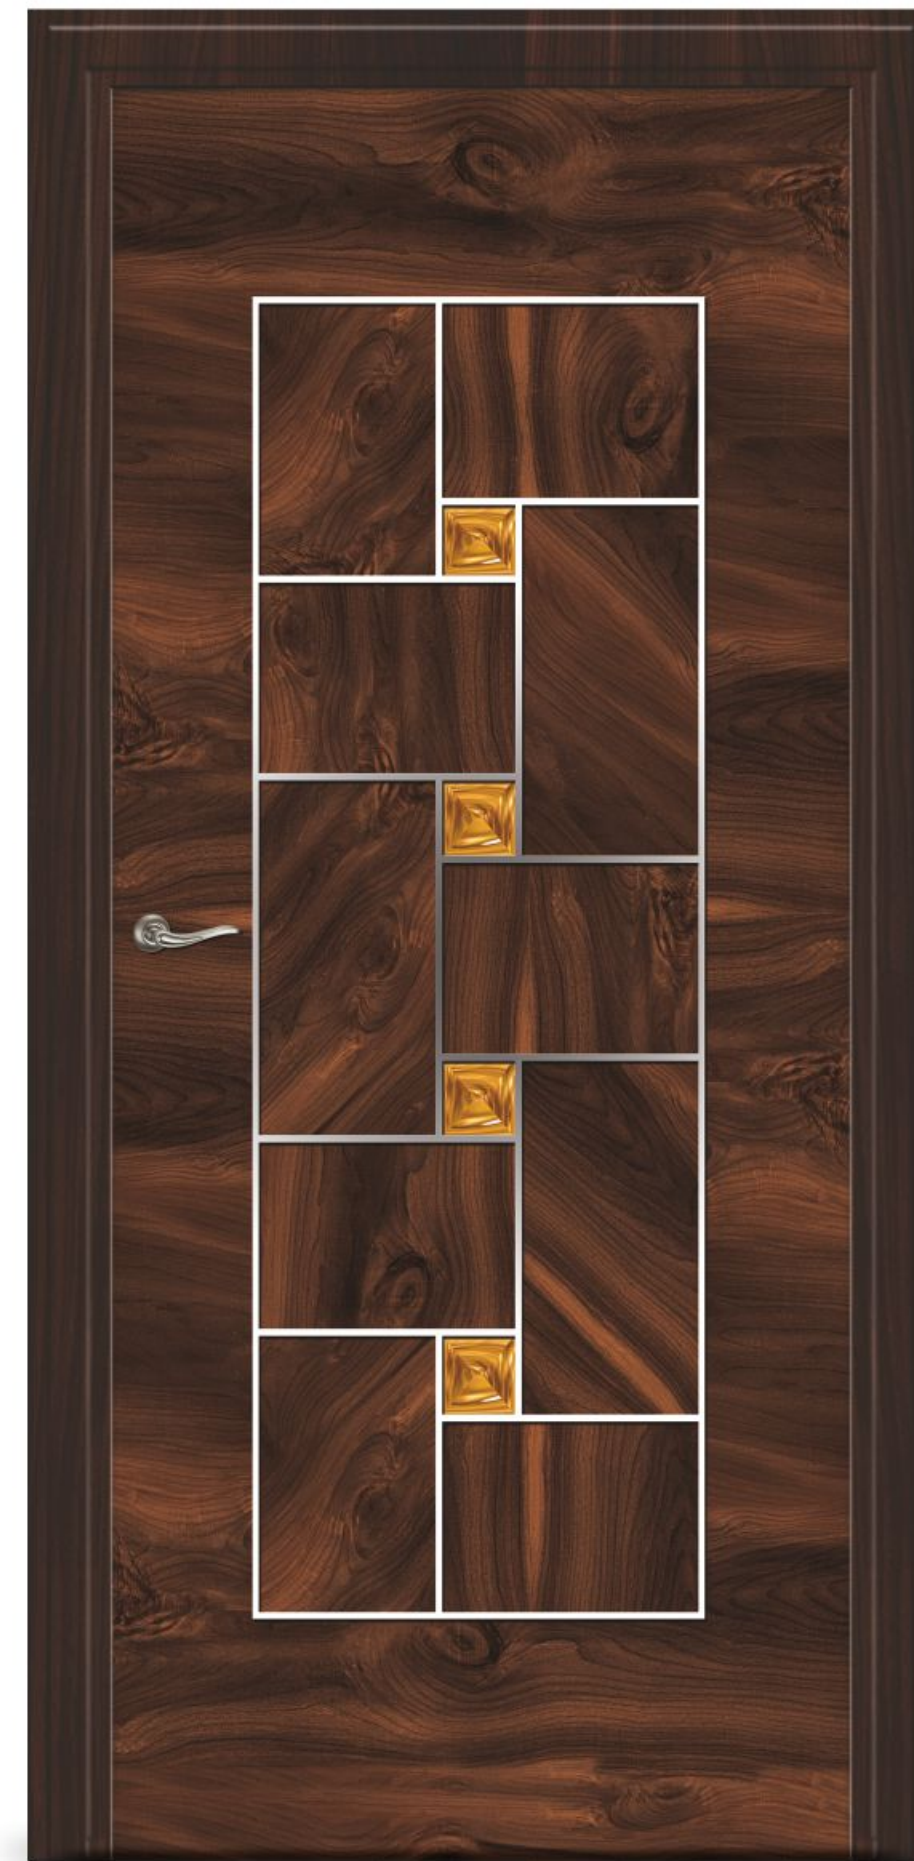

DG-517

DOOR SKIN SIZES : 7 x 3.25 & 8 x 4 FEET

DG-518

DIGITAL DOOR

DOOR SKIN SIZES : 7 x 3.25 & 8 x 4 FEET

DG-519

EXCLUSIVE DOOR SKIN COLLECTION

Graceful laminates door that bring alive your interiors.

SOLITAIRE
EXCLUSIVE DOOR SKIN

DOOR SKIN SIZES : 7 x 3.25 & 8 x 4 FEET

DG-520

DIGITAL DOOR

DOOR SKIN SIZES : 7 x 3.25 & 8 x 4 FEET

DG-521

EXCLUSIVE DOOR SKIN COLLECTION

Engaging door collection has been designed to create.

SOLITAIRE
EXCLUSIVE DOOR SKIN

DOOR SKIN SIZES : 7 x 3.25 & 8 x 4 FEET

DG-522

DIGITAL DOOR

DOOR SKIN SIZES : 7 x 3.25 & 8 x 4 FEET

DG-523

EXCLUSIVE DOOR SKIN COLLECTION

Permit nature door to teach you.

SOLITAIRE
EXCLUSIVE DOOR SKIN

DOOR SKIN SIZES : 7 x 3.25 & 8 x 4 FEET

DG-524

DIGITAL DOOR

BLESS THE MAGNIFICENT

A collection that revolves around an aura of fabulous touch exclusive door of distinct class and charismatic.