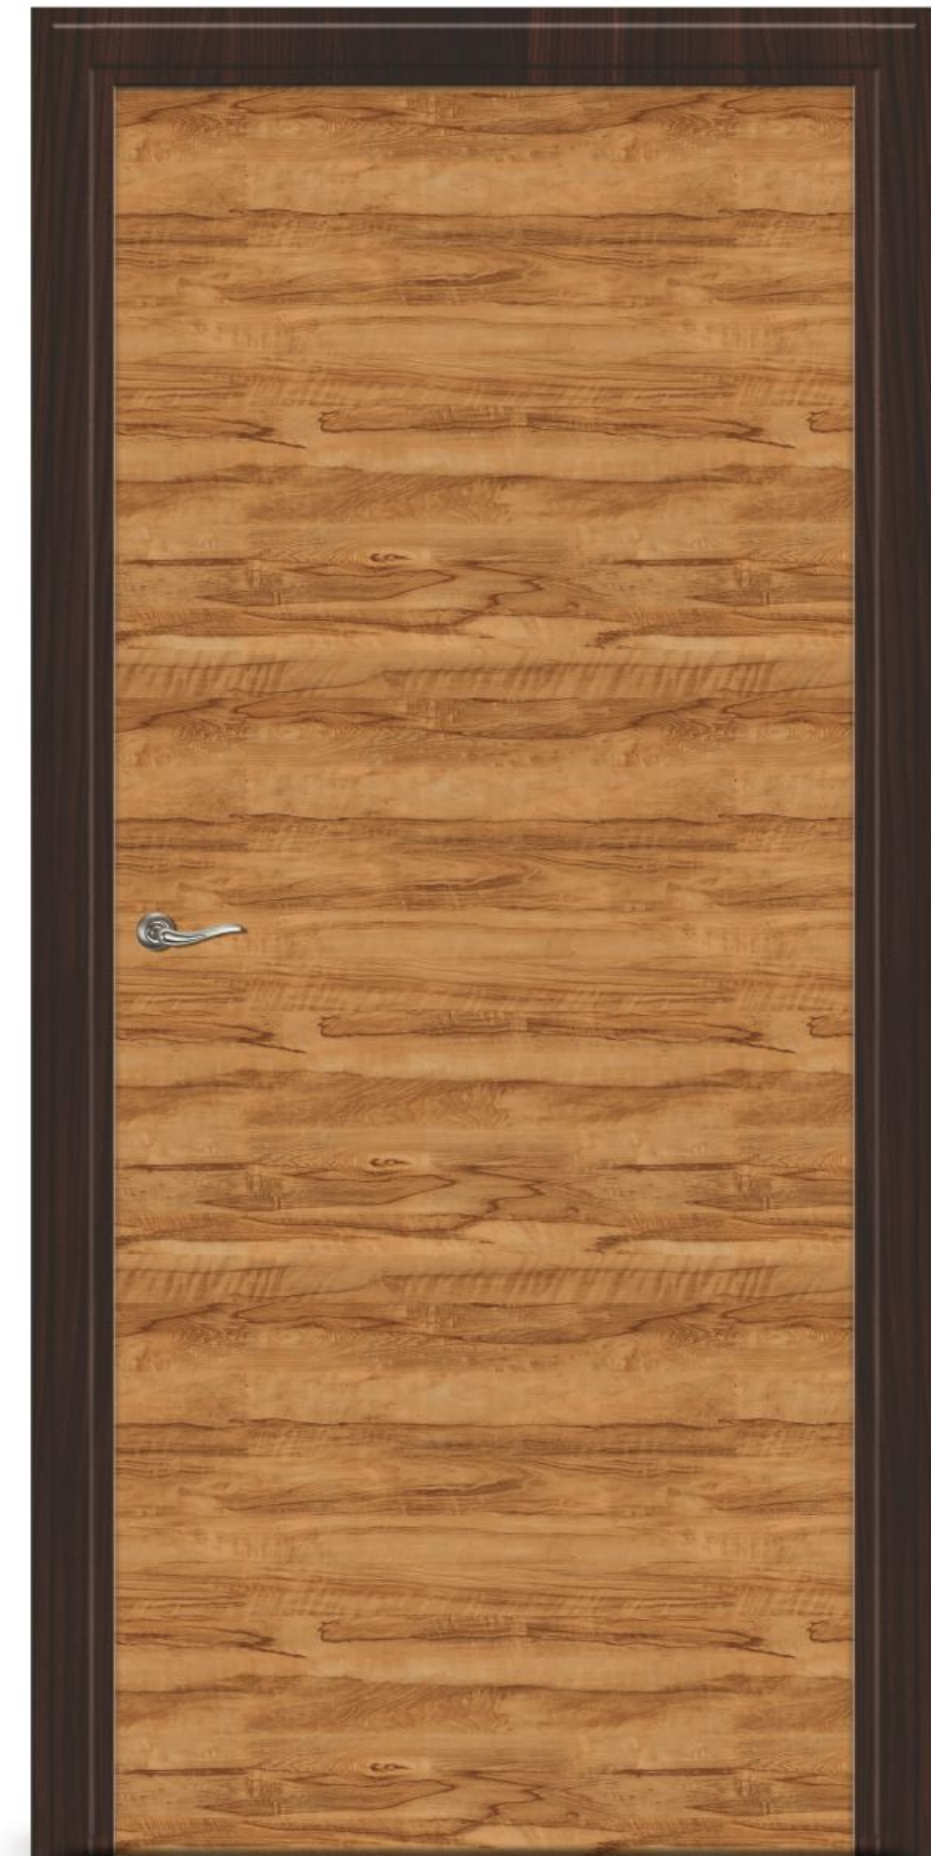

EXCLUSIVE DOOR SKIN COLLECTION

Make a beautiful ambience with the raw and rugged charm of the laminates.

SOLITAIRE
EXCLUSIVE DOOR SKIN

DOOR SKIN SIZES : 7 x 3.25 & 8 x 4 FEET