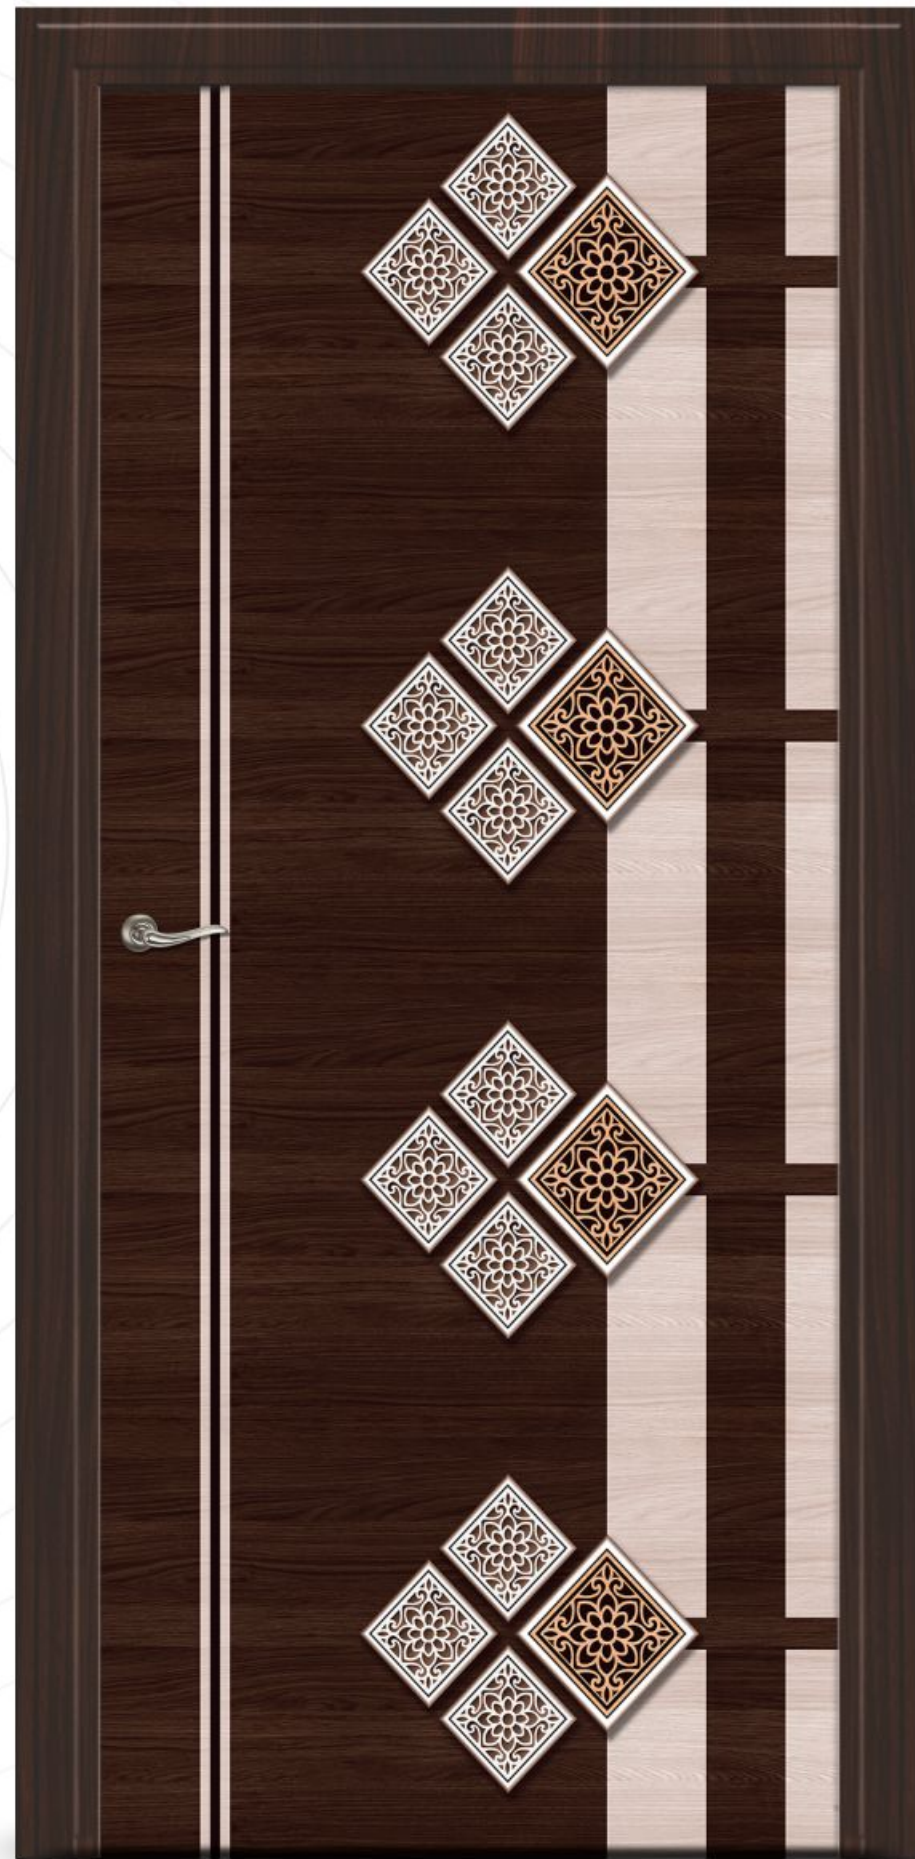

Original masterpieces authentic choice of door.

DOOR SKIN SIZE : 7 x 3.25 FEET

SN-10

PRINTED DOOR

DOOR SKIN SIZE : 7 x 3.25 FEET

SN-20

EXCLUSIVE DOOR SKIN COLLECTION

Marvelous textures with unique craftsmanship at their heart.