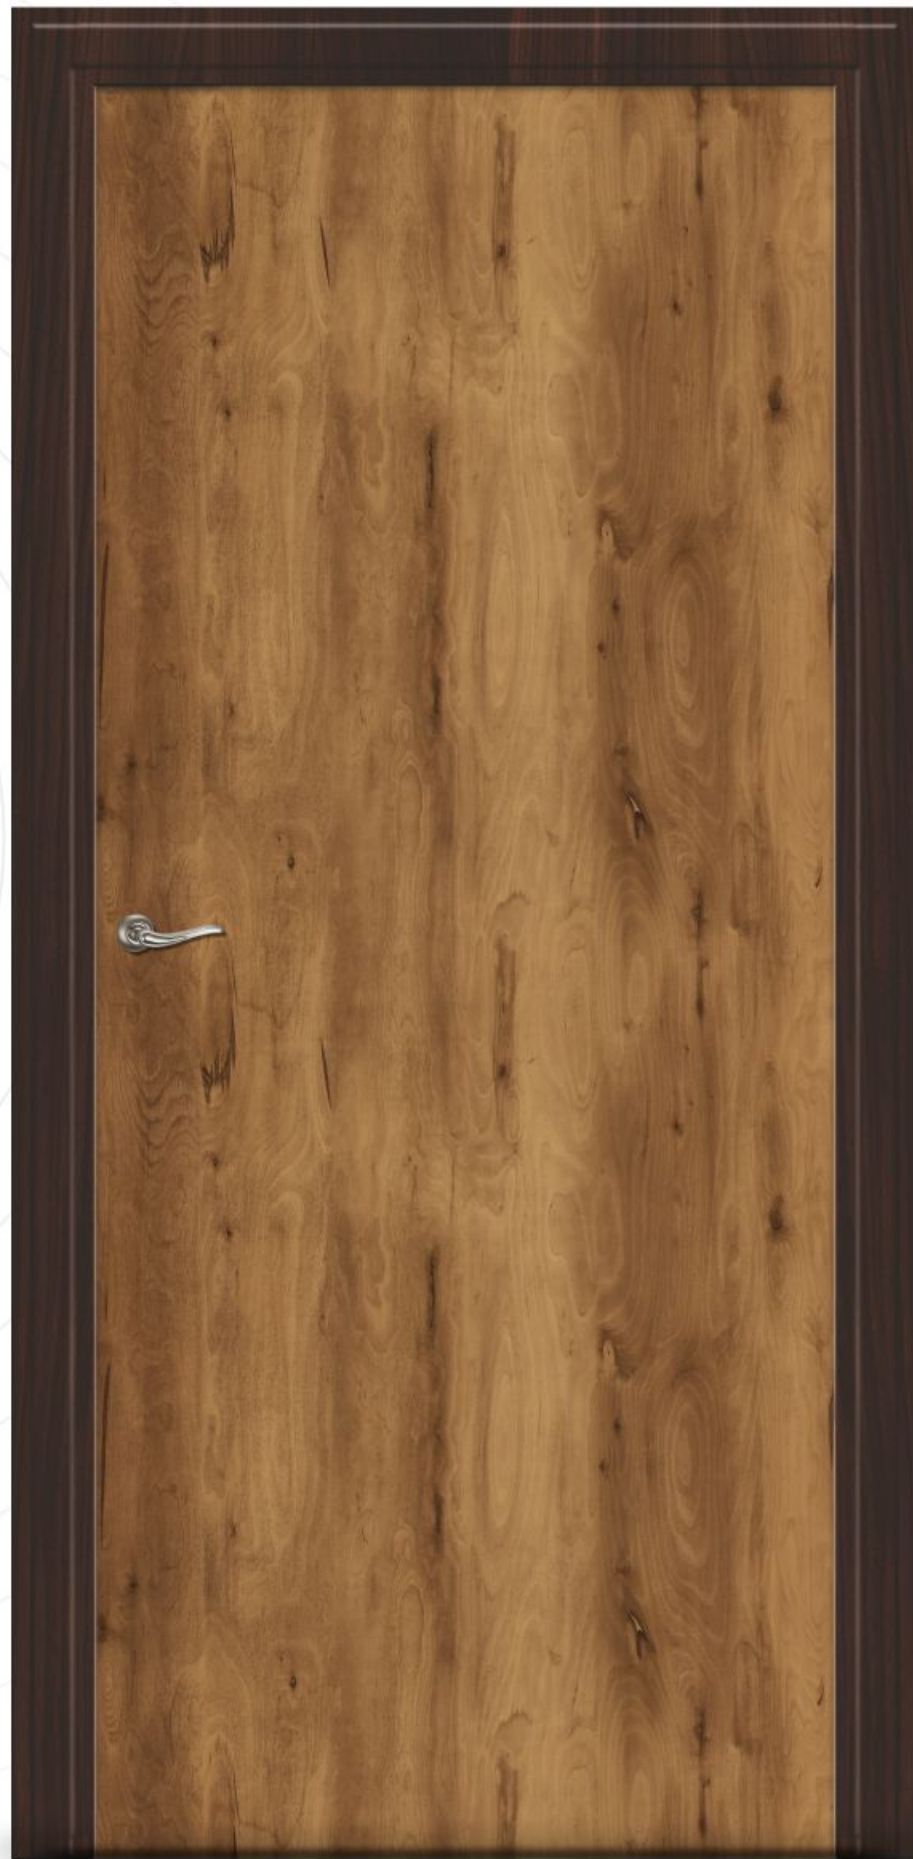

SOLITAIRE
EXCLUSIVE DOOR SKIN

DOOR SKIN SIZES : 7 x 3.25 & 8 x 4 FEET

186

WOODEN DOOR

DOOR SKIN SIZES : 7 x 3.25 & 8 x 4 FEET

199

EXCLUSIVE DOOR SKIN COLLECTION

The precious and prestigious appeal of wood adds a subtle charm and a touch of luxury to the space.