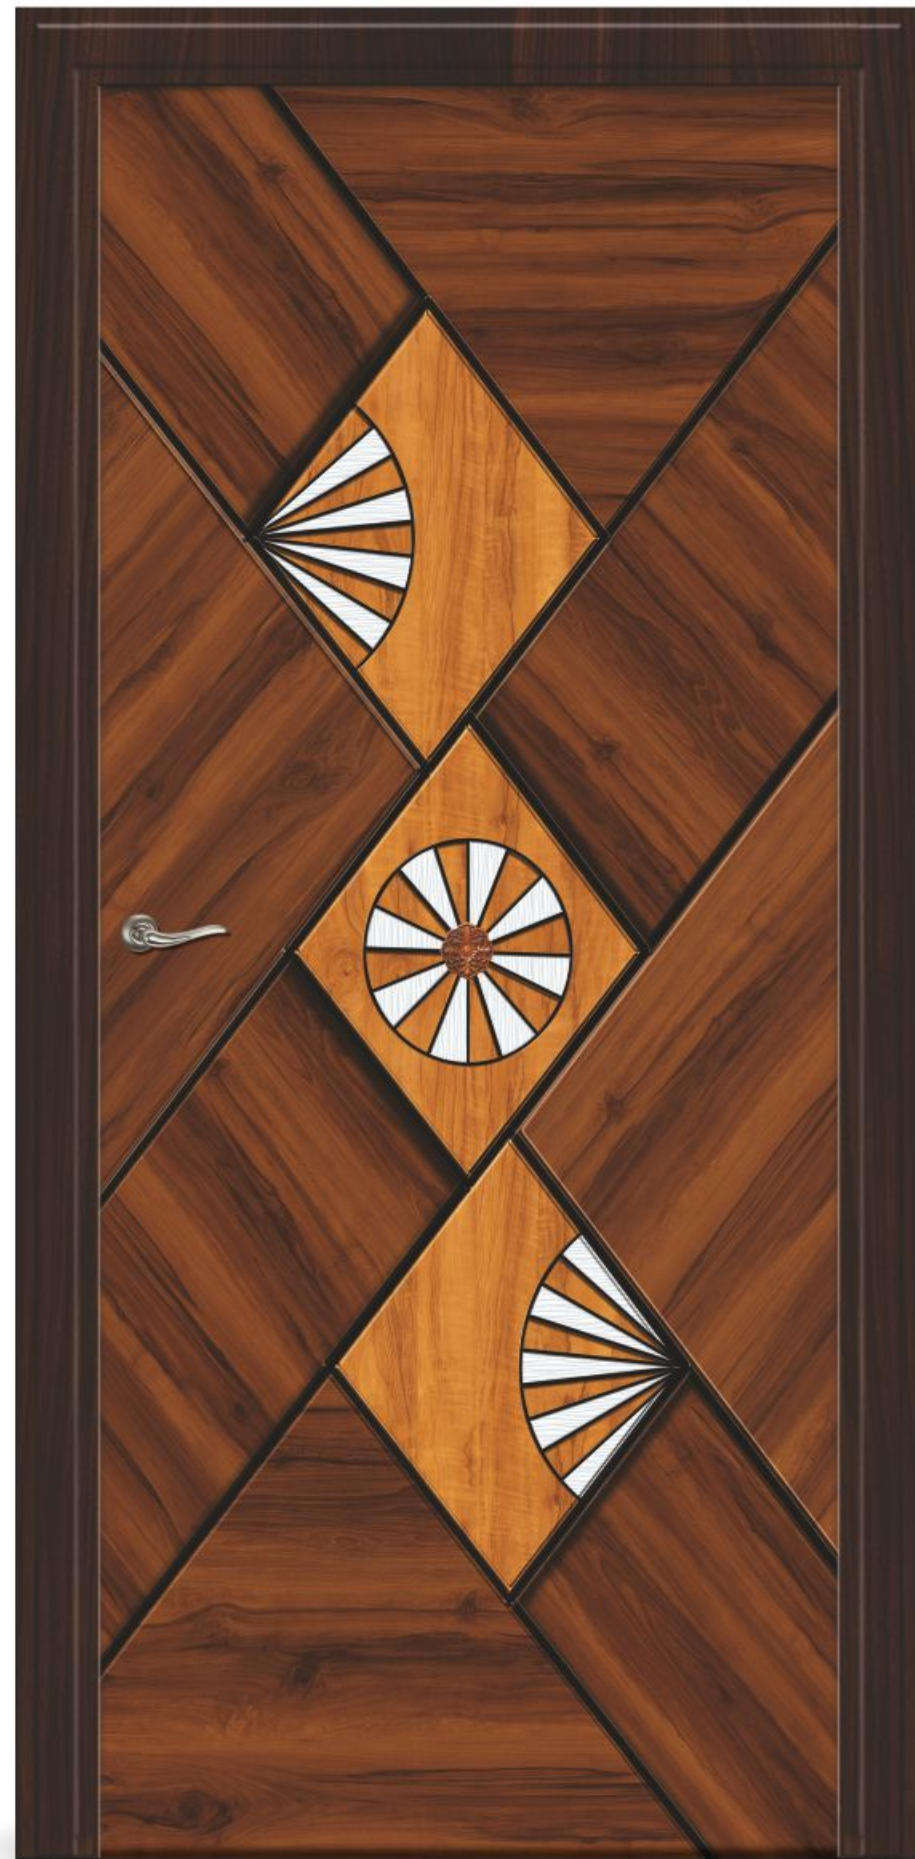

DIGITAL DOOR

EXCLUSIVE DOOR SKIN COLLECTION

SOLITAIRE
EXCLUSIVE DOOR SKIN

A huge spread of exclusive door that decor your image and beautiful life.

DOOR SKIN SIZES : 7 x 3.25 & 8 x 4 FEET

DG-534

DOOR SKIN SIZES : 7 x 3.25 & 8 x 4 FEET