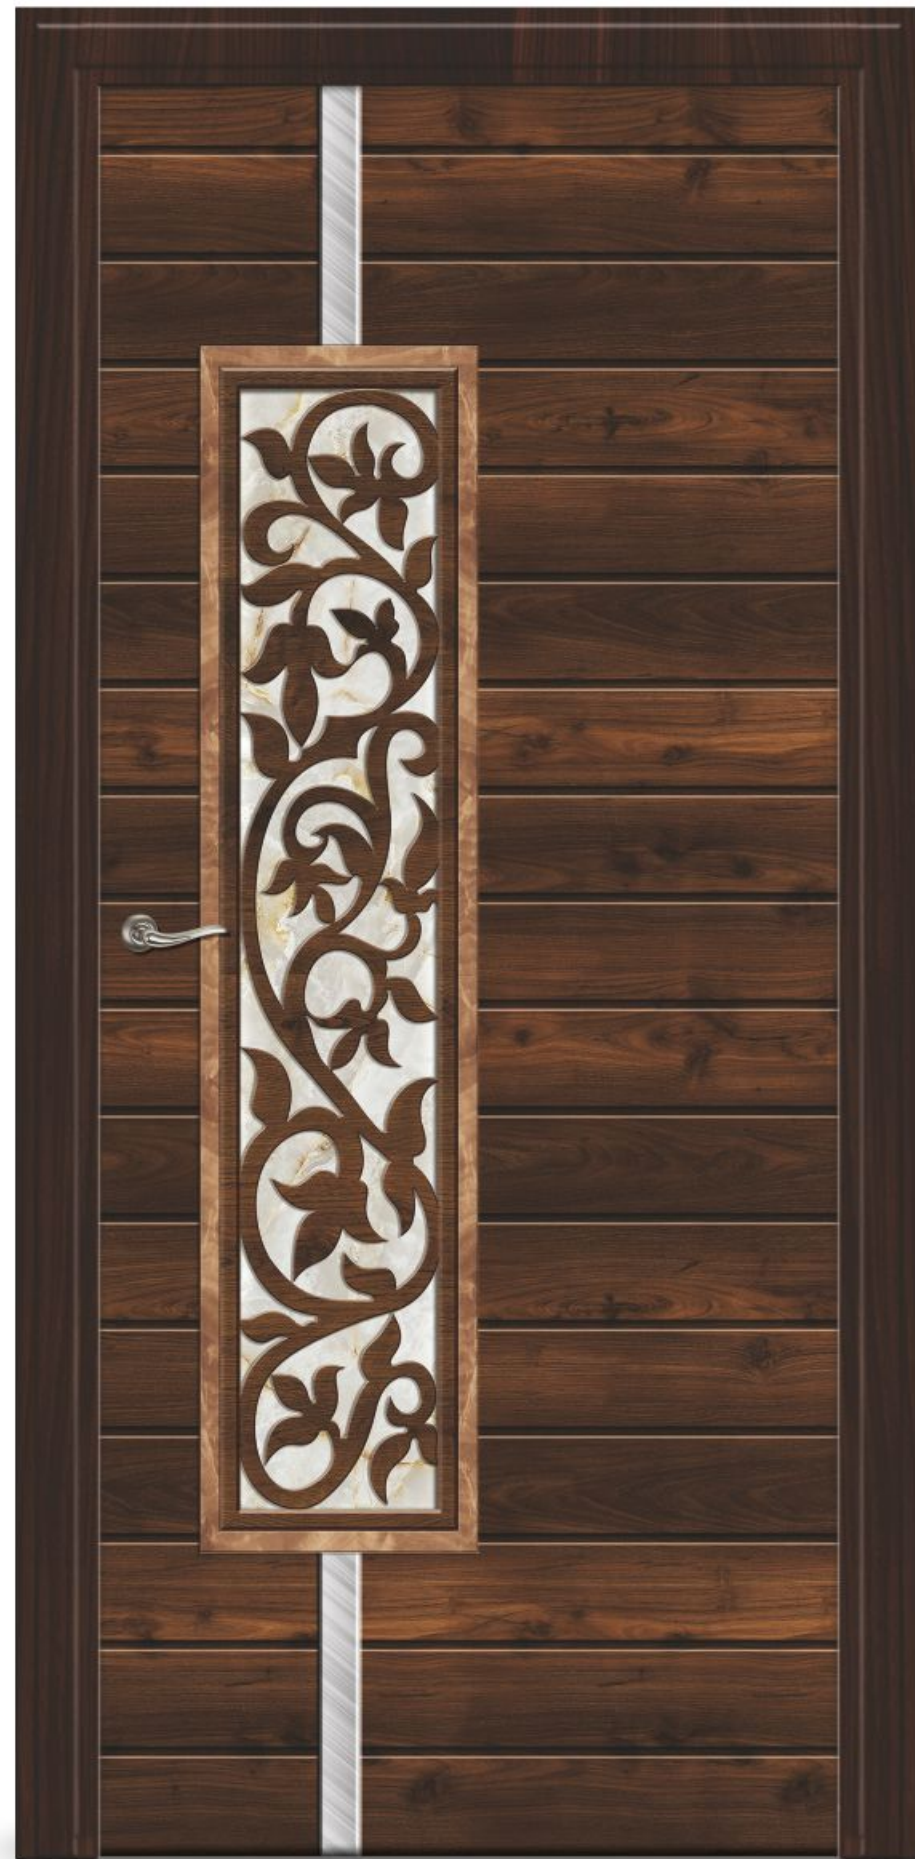

SOLITAIRE
EXCLUSIVE DOOR SKIN

DOOR SKIN SIZES : 7 x 3.25 & 8 x 4 FEET

DG-525

DIGITAL DOOR

DOOR SKIN SIZES : 7 x 3.25 & 8 x 4 FEET

DG-526

EXCLUSIVE DOOR SKIN COLLECTION

Accessories most distinguished piece of most distinguished interiors.

SOLITAIRE
EXCLUSIVE DOOR SKIN

DOOR SKIN SIZES : 7 x 3.25 & 8 x 4 FEET

DG-527

DIGITAL DOOR

DOOR SKIN SIZES : 7 x 3.25 & 8 x 4 FEET

DG-528

EXCLUSIVE DOOR SKIN COLLECTION

Perfect blend of door beauty and practical appeal.