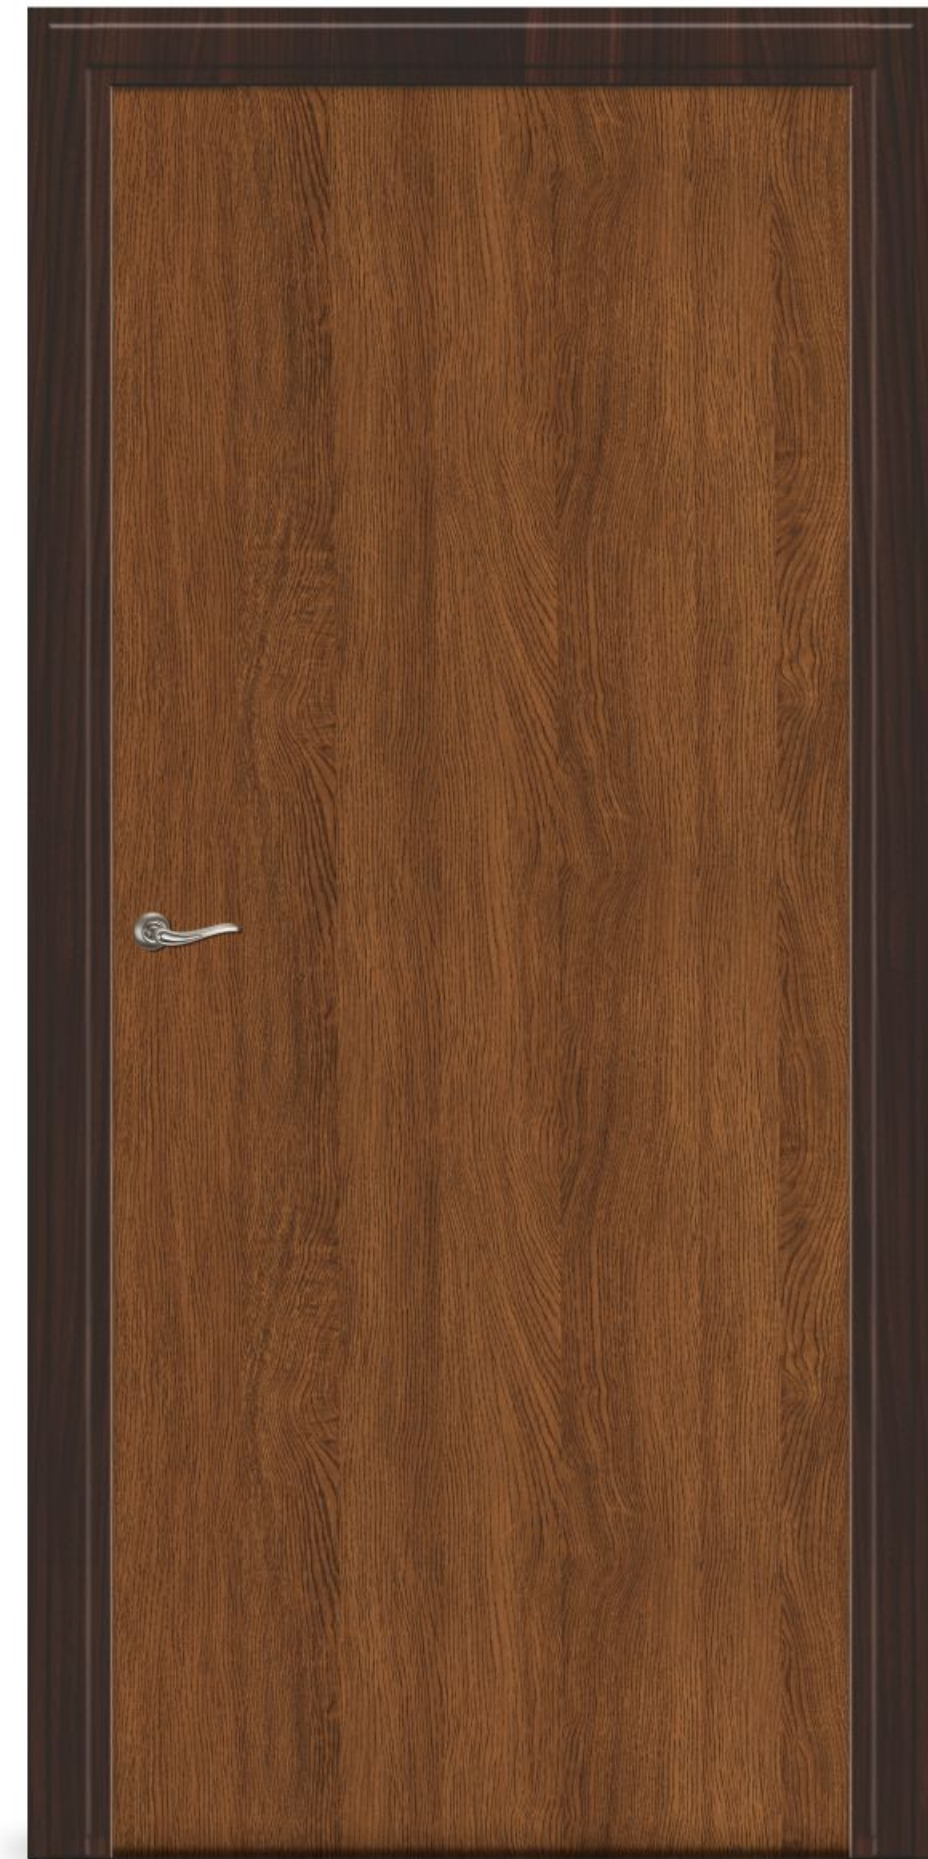

WOODEN DOOR

DOOR SKIN SIZES : 7 x 3.25 & 8 x 4 FEET

193

EXCLUSIVE DOOR SKIN COLLECTION

Inspired by craftsmanship tradition, to create living spaces with a contemporary flavour.

SOLITAIRE
EXCLUSIVE DOOR SKIN

DOOR SKIN SIZES : 7 x 3.25 & 8 x 4 FEET

194