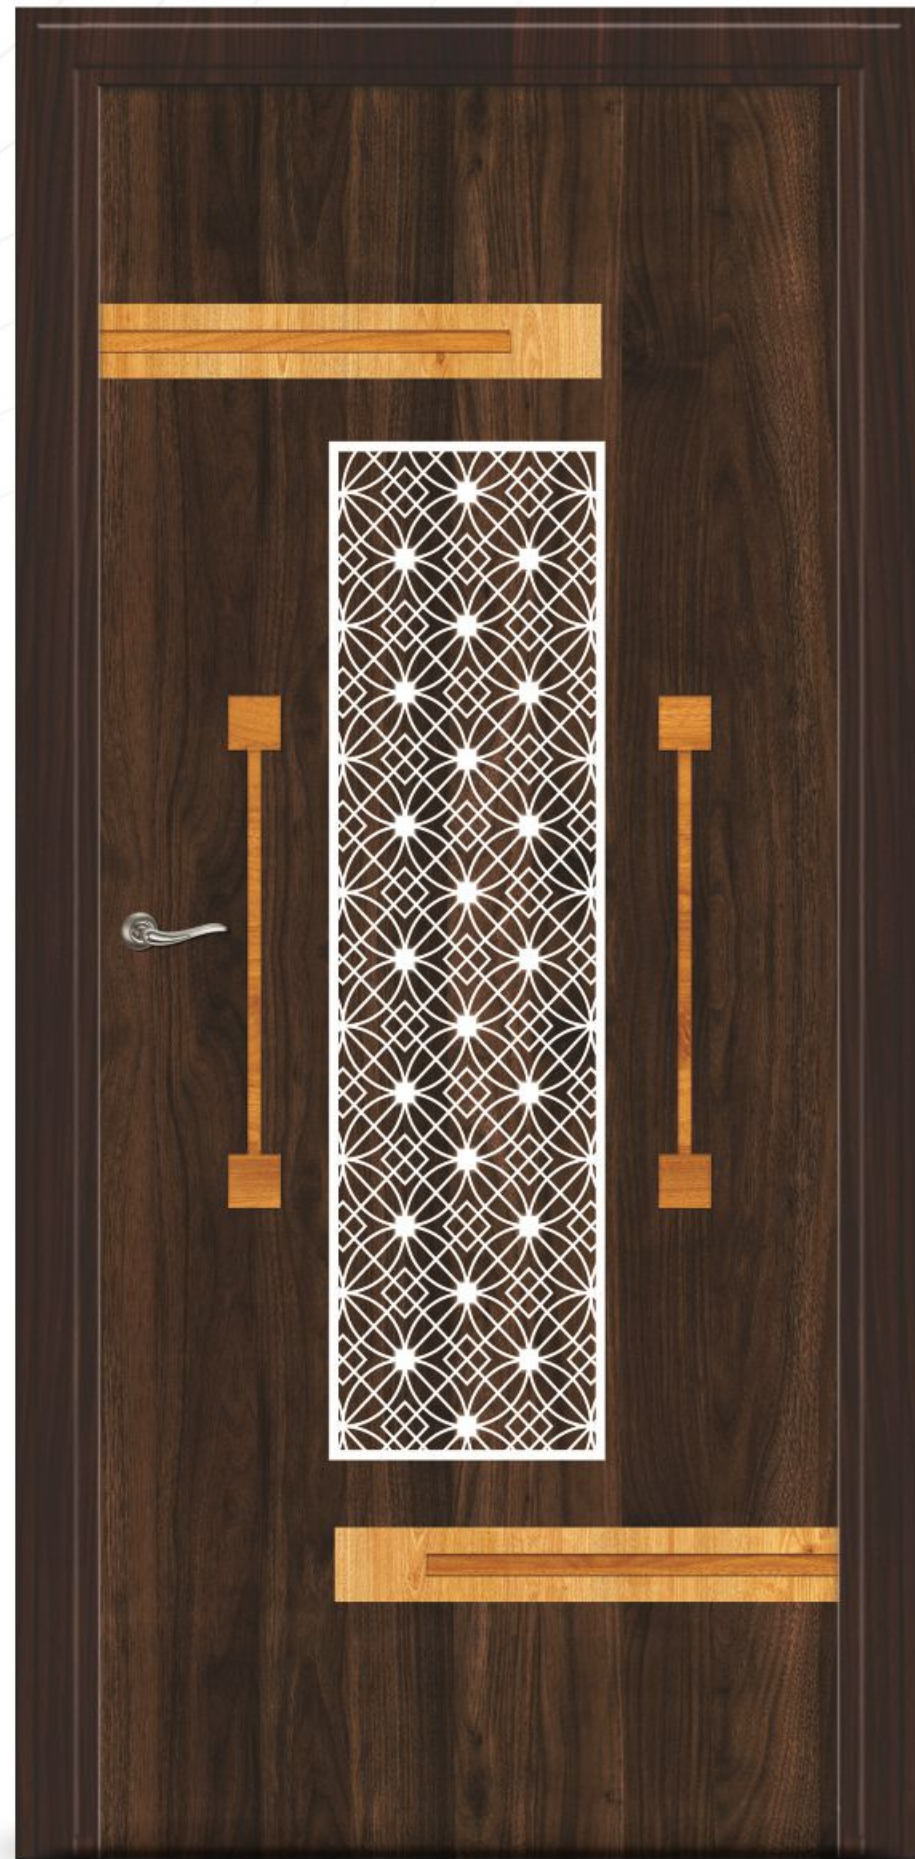

SOLITAIRE
EXCLUSIVE DOOR SKIN

DOOR SKIN SIZES : 7 x 3.25 & 8 x 4 FEET

DG-507

DIGITAL DOOR

DOOR SKIN SIZES : 7 x 3.25 & 8 x 4 FEET

DG-508

EXCLUSIVE DOOR SKIN COLLECTION

Give an amazing look the exclusive door with style.

SOLITAIRE
EXCLUSIVE DOOR SKIN

DOOR SKIN SIZES : 7 x 3.25 & 8 x 4 FEET

DG-509

DIGITAL DOOR

DOOR SKIN SIZES : 7 x 3.25 & 8 x 4 FEET

DG-510

EXCLUSIVE DOOR SKIN COLLECTION

Let the glorious exclusive door beautifully create a story that highlights nature and a strong character.

SOLITAIRE
EXCLUSIVE DOOR SKIN

DOOR SKIN SIZES : 7 x 3.25 & 8 x 4 FEET

DG-511

DIGITAL DOOR

DOOR SKIN SIZES : 7 x 3.25 & 8 x 4 FEET

DG-512

EXCLUSIVE DOOR SKIN COLLECTION

The precious and prestigious appeal of wood adds a subtle charm and a touch of luxury door.