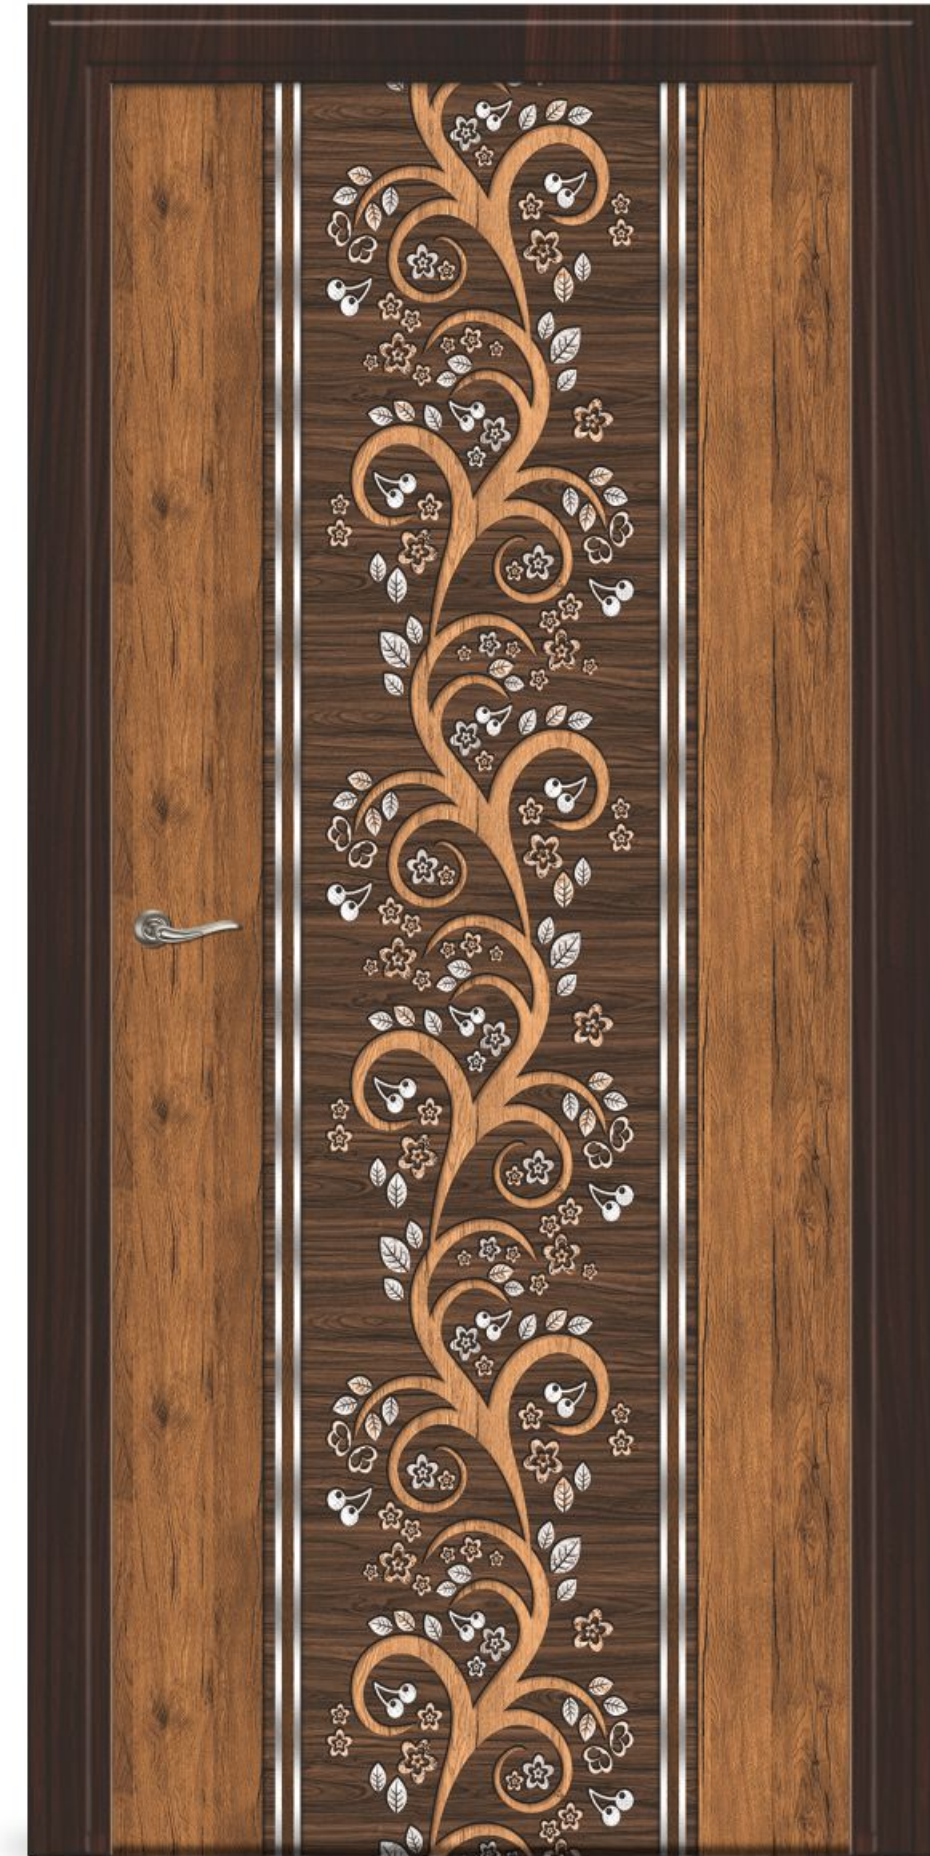

PRINTED DOOR

DOOR SKIN SIZE : 7 x 3.25 FEET

EXCLUSIVE DOOR SKIN COLLECTION

The set contains pieces reflecting their muse, nature effortlessly.

SOLITAIRE
EXCLUSIVE DOOR SKIN

DOOR SKIN SIZE : 7 x 3.25 FEET

SN-24