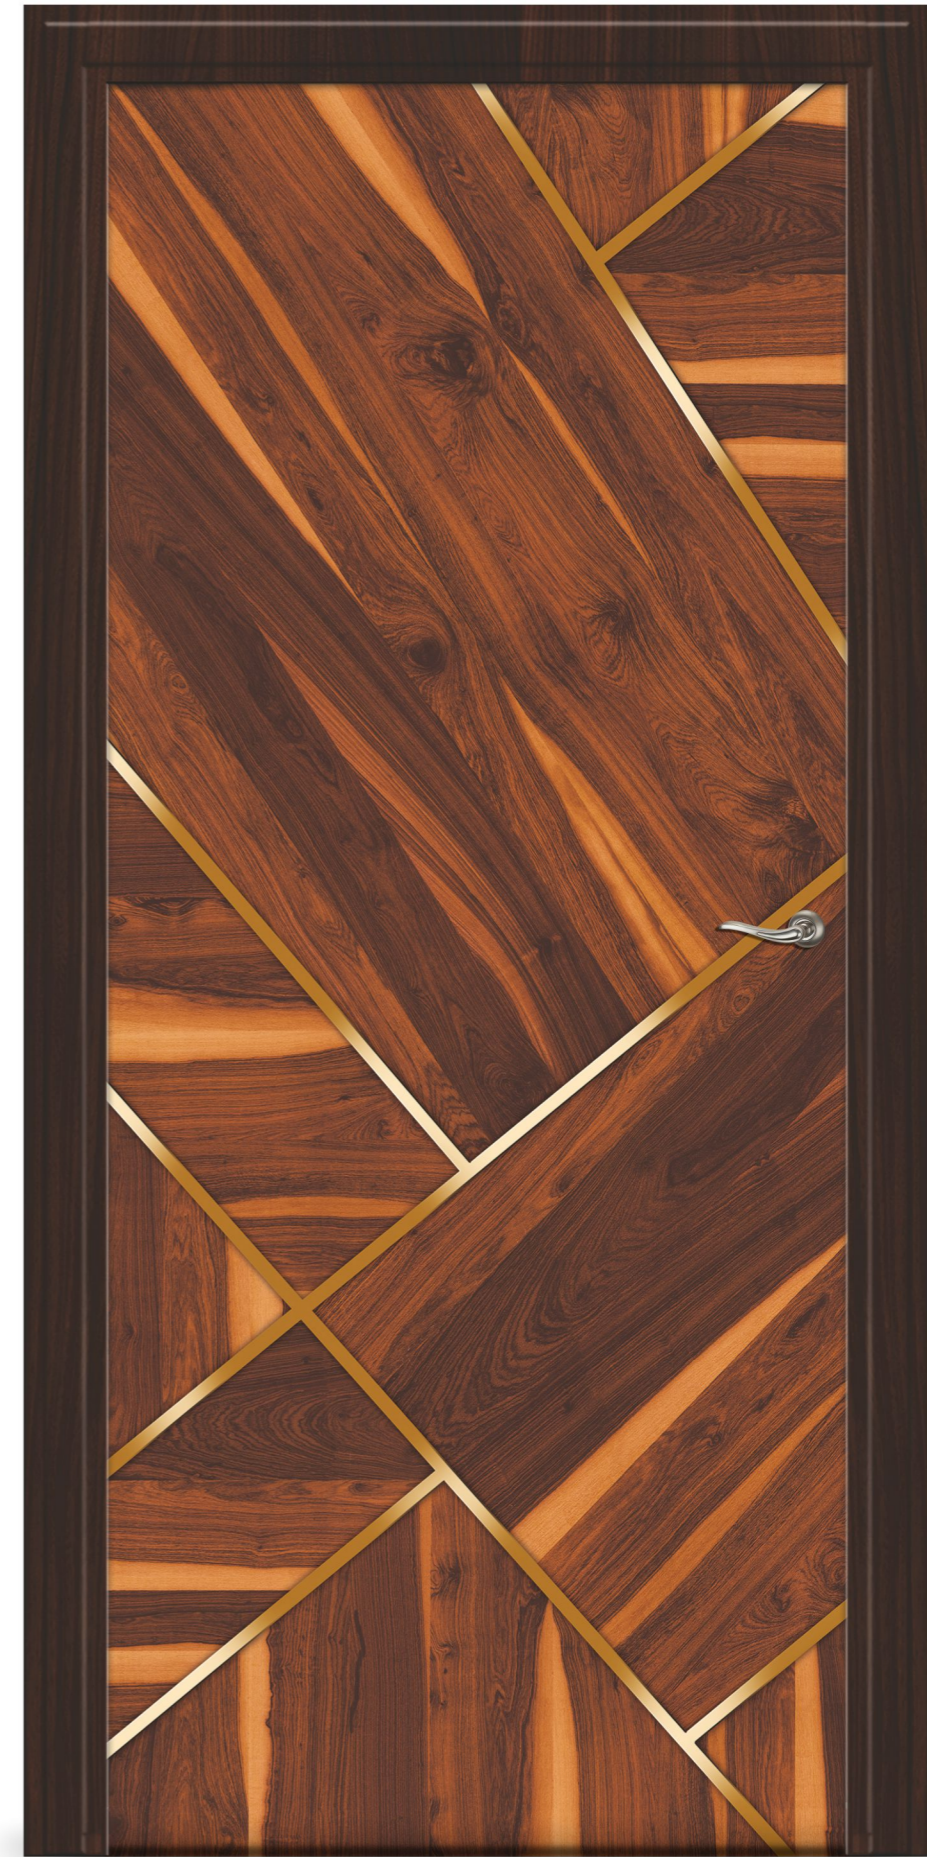

Endearing graceful laminates that bring alive your interiors.

SOLITAIRE
EXCLUSIVE DOOR SKIN

DOOR SKIN SIZES : 7 x 3.25 & 8 x 4 FEET

DG-502

DIGITAL DOOR

DOOR SKIN SIZES : 7 x 3.25 & 8 x 4 FEET

DG-503

EXCLUSIVE DOOR SKIN COLLECTION

Choose beautiful exclusive door that complements the space with a graceful look.

SOLITAIRE
EXCLUSIVE DOOR SKIN

DOOR SKIN SIZES : 7 x 3.25 & 8 x 4 FEET

DG-504

DIGITAL DOOR

ENIGMA OF VOGUE

The beauty and allure of the interiors door sculptural laminates that combine to amplify.