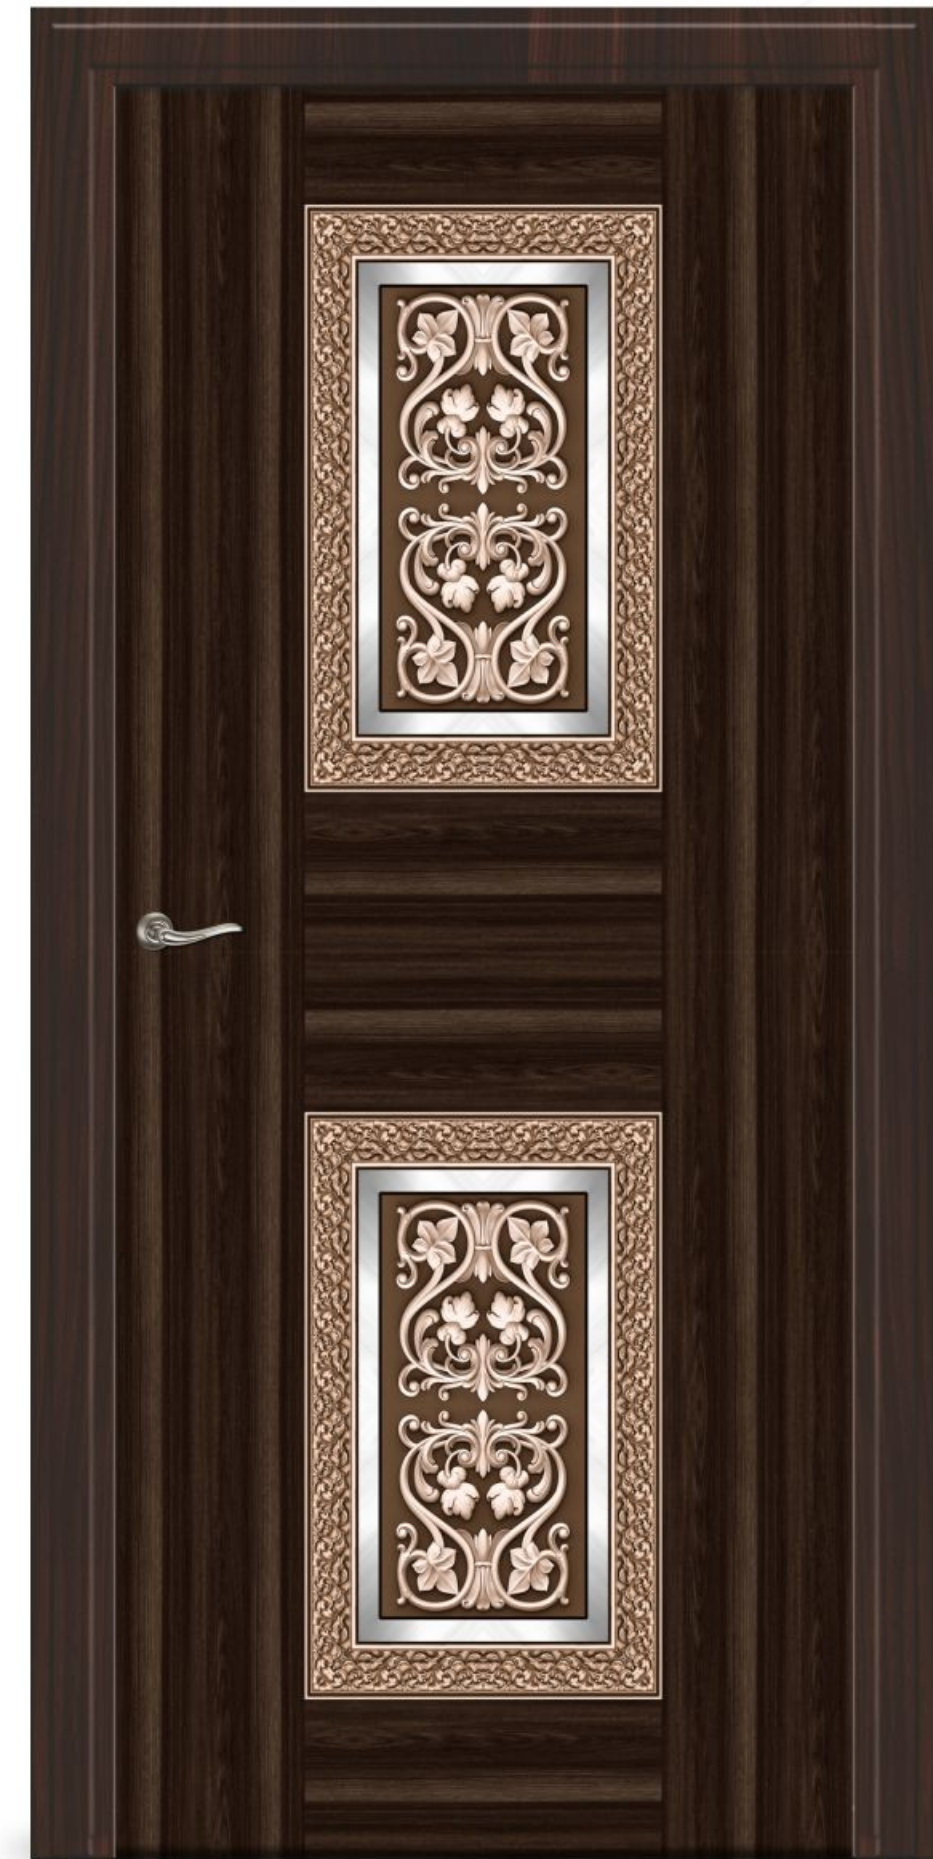

Witness your décor oozing timeless elegance by bringing in these. They hold static composure and brilliant aesthetics.

DOOR SKIN SIZE : 7 x 3.25 FEET

SN-07

PRINTED DOOR

DOOR SKIN SIZE : 7 x 3.25 FEET

SN-15

EXCLUSIVE DOOR SKIN COLLECTION

Blend of luxury and comfort door laminate sheets look extremely classy.

SOLITAIRE
EXCLUSIVE DOOR SKIN

DOOR SKIN SIZE : 7 x 3.25 FEET

SN-12

PRINTED DOOR

DOOR SKIN SIZE : 7 x 3.25 FEET